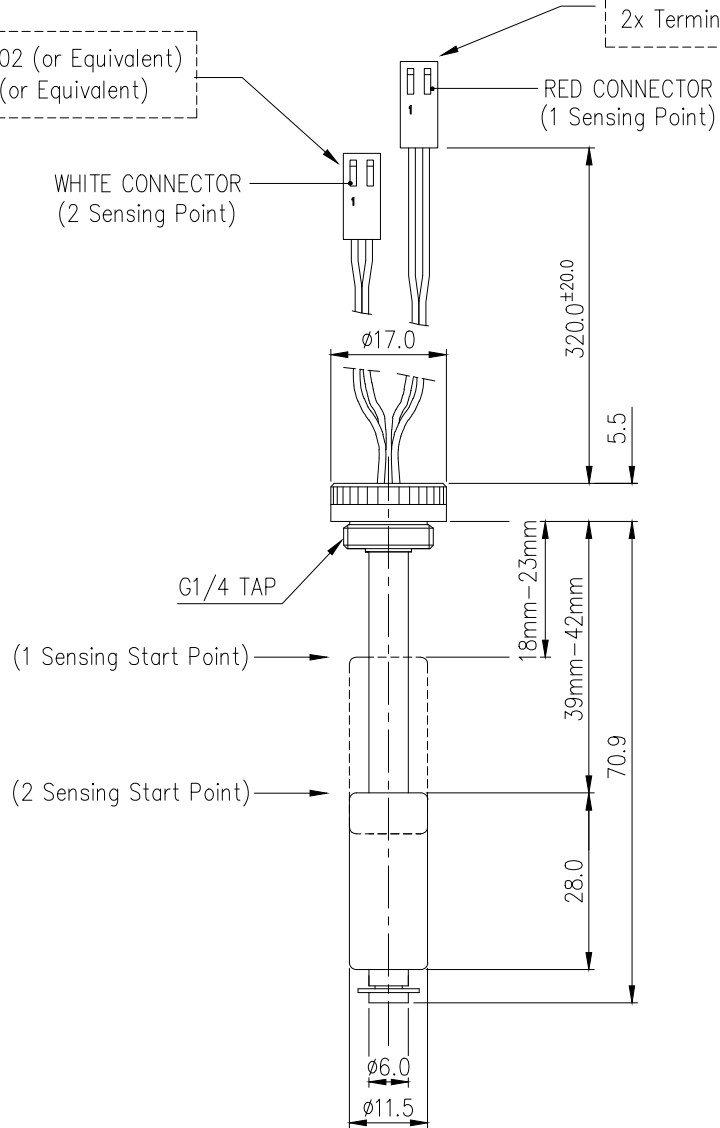

1x Housing : Molex 5051-02 (or Equivalent)
2x Terminal : Molex 5159 (or Equivalent)

1x Housing : Molex 5051-02 (or Equivalent)
2x Terminal : Molex 5159 (or Equivalent)

- Momentary NO magnetic switches which activate when the float reaches their location.
- Contact Rating : 10VA max.
- Switching Voltage : DC/AC 100V max.
- Switching Current : 0.5A max.

REV	DATE	CONTENTS	REVD BY	CHKD BY	APPD BY
REVISION					

NO.	DESCRIPTION	MATER'L	QUANTITY	REMARKS
KOOLANCE®		UNIT	MM INCH	APPAR SEN2-LVL70
		SCALE	N/S	TITLE
DATE	BY	BY	APPRO BY	3RD ANGLE
APR.20.2021	S.J.LEE			70mm, 2 LEVEL SENSOR DIM
CODE NO.			DWG. NO.	