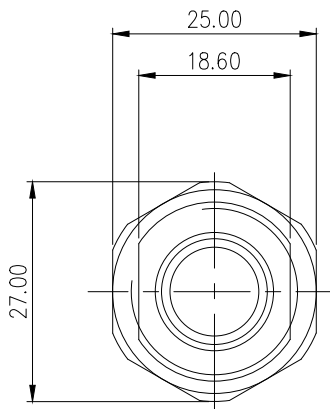

QD4H Female Quick Disconnect No-Spill
 Coupling, Panel Barb for 13mm (1/2in)

Koolance patented quick disconnect no-spill coupling with automatic shutoff. 13mm (1/2in) ID female panel-mountable hose barb with clamp for 16mm OD (5/8in). It will only fit a Koolance QD4H male quick disconnect.

After pulling the ring on the female QDC side, the quick-disconnect fittings will separate. Liquid on both sides will be automatically obstructed with approximately 0.2ml freed. Coolant volume lost upon disconnection will rise with internal pressure higher than 10kgf/cm² (142psi).

Intended Tubing Size
 ID: 13mm (1/2")
 OD: 16mm (5/8")
 Wall: 1.5mm (1/16")

General	
Weight	0.36 lb (0.16 kg)
Materials	Brass, Nickel Plating, Stainless Steel, EPDM
Max Pressure @ 25°C	12kgf/cm ² (170.7psi)
Max Temperature	100°C (212°F)

REV	DATE	CONTENTS	APPD BY

NO.	DESCRIPTION	MATER'L	QUANTITY	REMARKS
		UNIT	MM	PART NO. QD4H-F13-P
		SCALE	N/S	TITLE
DATE	BY	BY	BY	BY
3RD ANGLE				DIMENSION
	song			
				ITEM
				QD4H