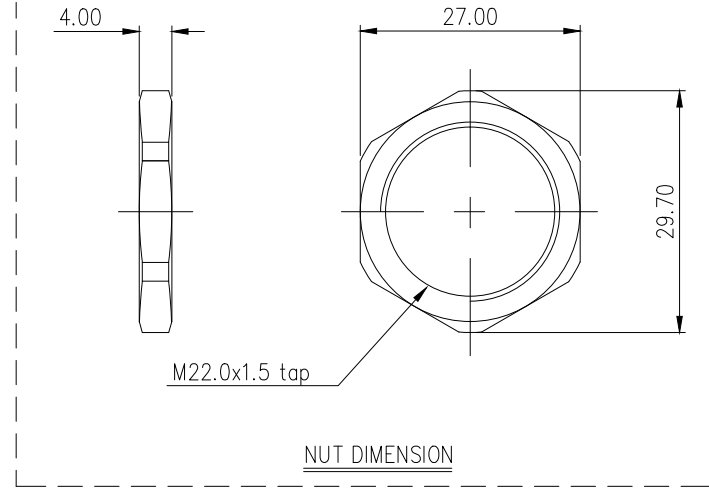

QD4H Female Quick Disconnect No-Spill
 Coupling, Panel Barb for 13mm (1/2in)

Koolance patented quick disconnect no-spill coupling with automatic shutoff. 13mm (1/2in) ID female panel-mountable hose barb with clamp for 16mm OD (5/8in). It will only fit a Koolance QD4H male quick disconnect.

After pulling the ring on the female QDC side, the quick-disconnect fittings will separate. Liquid on both sides will be automatically obstructed with approximately 0.2ml freed. Coolant volume lost upon disconnection will rise with internal pressure higher than 10kgf/cm² (142psi).

Intended Tubing Size
 ID: 13mm (1/2")
 OD: 16mm (5/8")
 Wall: 1.5mm (1/16")

General	
Weight	0.36 lb (0.16 kg)
Materials	Brass, Nickel Plating, Stainless Steel, EPDM
Max Pressure @ 25°C	12kgf/cm ² (170.7psi)
Max Temperature	100°C (212°F)

REV	DATE	CONTENTS	APPD BY

NO.	DESCRIPTION	MATER'L	QUANTITY	REMARKS
		UNIT	MM	PART NO. QD4H-F13-P
		SCALE	N/S	TITLE
DATE	BY	BY	BY	BY
3RD ANGLE				DIMENSION
	song			
				ITEM
				QD4H