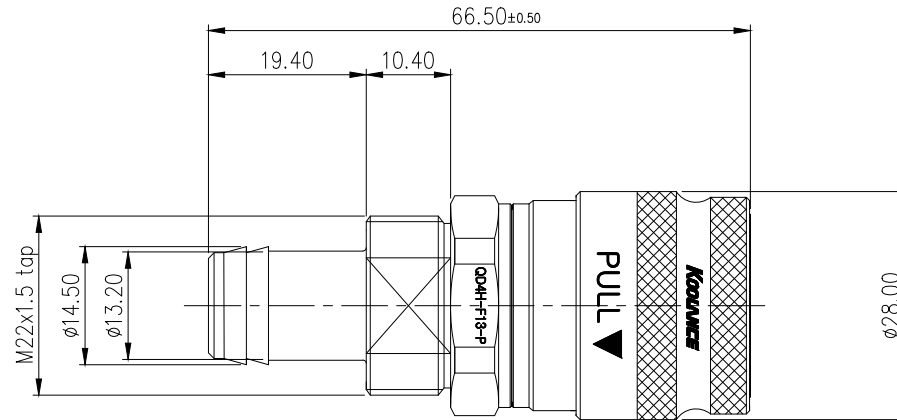

QD4H Female Quick Disconnect No-Spill
 Coupling, Panel Barb for 13mm (1/2in)

Koolance patented quick disconnect no-spill coupling with automatic shutoff. 13mm (1/2in) ID female panel-mountable hose barb with clamp for 16mm OD (5/8in). It will only fit a Koolance QD4H male quick disconnect.

After pulling the ring on the female QDC side, the quick-disconnect fittings will separate. Liquid on both sides will be automatically obstructed with approximately 0.2ml freed. Coolant volume lost upon disconnection will rise with internal pressure higher than 10kgf/cm² (142psi).

Intended Tubing Size
 ID: 13mm (1/2")
 OD: 16mm (5/8")
 Wall: 1.5mm (1/16")

General	
Weight	0.36 lb (0.16 kg)
Materials	Brass, Nickel Plating, Stainless Steel, EPDM
Max Pressure @ 25°C	12kgf/cm ² (170.7psi)
Max Temperature	100°C (212°F)

REV	DATE	CONTENTS	APPD BY

NO.	DESCRIPTION	MATER'L	QUANTITY	REMARKS
		UNIT	MM	PART NO. QD4H-F13-P
		SCALE	N/S	TITLE
DATE	BY	BY	BY	BY
3RD ANGLE				DIMENSION
	song			
				ITEM
				QD4H