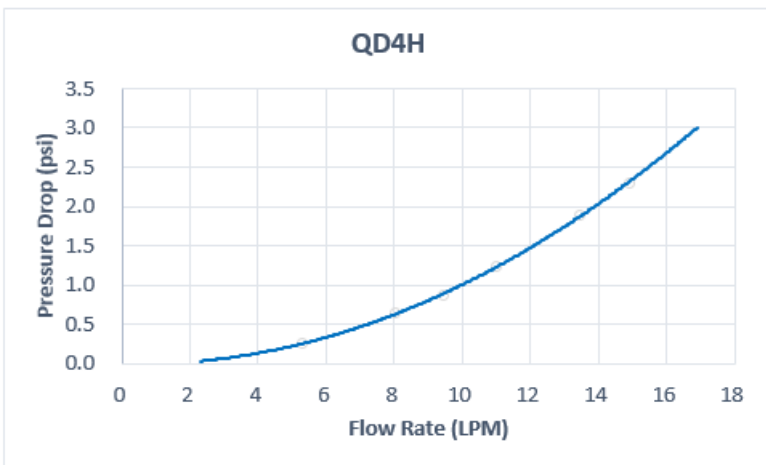

QD4H Female Quick Disconnect No-Spill
 Coupling, Panel Barb for 13mm (1/2in)

Koolance patented quick disconnect no-spill coupling with automatic shutoff. 13mm (1/2in) ID female panel-mountable hose barb with clamp for 16mm OD (5/8in). It will only fit a Koolance QD4H male quick disconnect.

After pulling the ring on the female QDC side, the quick-disconnect fittings will separate. Liquid on both sides will be automatically obstructed with approximately 0.2ml freed. Coolant volume lost upon disconnection will rise with internal pressure higher than 10kgf/cm² (142psi).

Intended Tubing Size
 ID: 13mm (1/2")
 OD: 16mm (5/8")
 Wall: 1.5mm (1/16")

General	
Weight	0.36 lb (0.16 kg)
Materials	Brass, Nickel Plating, Stainless Steel, EPDM
Max Pressure @ 25°C	12kgf/cm ² (170.7psi)
Max Temperature	100°C (212°F)

REV	DATE	CONTENTS	APPD BY

NO.	DESCRIPTION	MATER'L	QUANTITY	REMARKS
		UNIT	MM	PART NO. QD4H-F13-P
		SCALE	N/S	TITLE
DATE	BY	BY	BY	BY
3RD ANGLE				DIMENSION
	song			
				ITEM
				QD4H