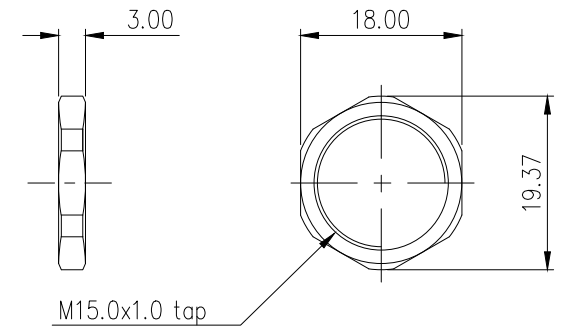

QD2H Male Quick Disconnect No-Spill  
 Coupling, Panel Barb for ID 06mm (1/4in)

Koolance patented quick disconnect no-spill coupling with automatic shutoff. 6mm (1/4in) ID male panel-mountable hose barb with clamp for 10mm (3/8in) OD. It will only fit a Koolance QD2H female quick disconnect.

After pulling the ring on the female QDC side, the quick-disconnect fittings will separate. Liquid on both sides will be automatically obstructed with approximately 0.2ml freed. Coolant volume lost upon disconnection will rise with internal pressure higher than 10kgf/cm<sup>2</sup> (142psi).

Intended Tubing Size  
 ID: 6mm (1/4")  
 OD: 10mm (3/8")  
 Wall: 2mm (5/64")

General	
Weight	0.08 lb (0.04 kg)
Materials	Nickel-Plated Brass, Stainless Steel, EPDM
Max Pressure @ 25°C	12kgf/cm <sup>2</sup> (170.7psi)
Max Temperature	100°C (212°F)

NUT DIMENSION

REV	DATE	CONTENTS	APPD BY

NO.	DESCRIPTION	MATER'L		QUANTITY	REMARKS
		UNIT	MM	PART NO.	QD2H-M06-P
		SCALE	N/S	TITLE	DIMENSION
DATE	BY	BY	BY	APPRD BY	3RD ANGLE
	song				DWG. NO.
					ITEM
					QD2H