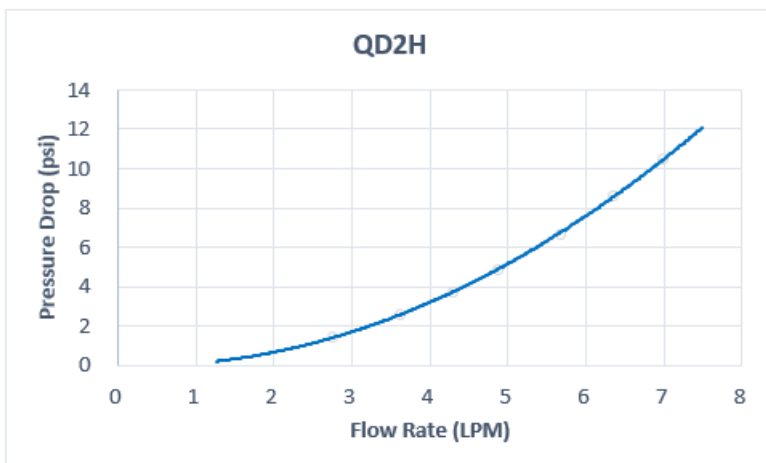

QD2H Male Quick Disconnect No-Spill  
 Coupling, Panel Barb for ID 06mm (1/4in)

Koolance patented quick disconnect no-spill coupling with automatic shutoff. 6mm (1/4in) ID male panel-mountable hose barb with clamp for 10mm (3/8in) OD. It will only fit a Koolance QD2H female quick disconnect.

After pulling the ring on the female QDC side, the quick-disconnect fittings will separate. Liquid on both sides will be automatically obstructed with approximately 0.2ml freed. Coolant volume lost upon disconnection will rise with internal pressure higher than 10kgf/cm<sup>2</sup> (142psi).

Intended Tubing Size  
 ID: 6mm (1/4")  
 OD: 10mm (3/8")  
 Wall: 2mm (5/64")

General	
Weight	0.08 lb (0.04 kg)
Materials	Nickel-Plated Brass, Stainless Steel, EPDM
Max Pressure @ 25°C	12kgf/cm <sup>2</sup> (170.7psi)
Max Temperature	100°C (212°F)

NUT DIMENSION

REV	DATE	CONTENTS	APPD BY

NO.	DESCRIPTION	MATER'L		QUANTITY	REMARKS
		UNIT	MM	PART NO.	QD2H-M06-P
		SCALE	N/S	TITLE	DIMENSION
DATE	BY	BY	BY	APPRD BY	3RD ANGLE
	song				DWG. NO.
					ITEM
					QD2H