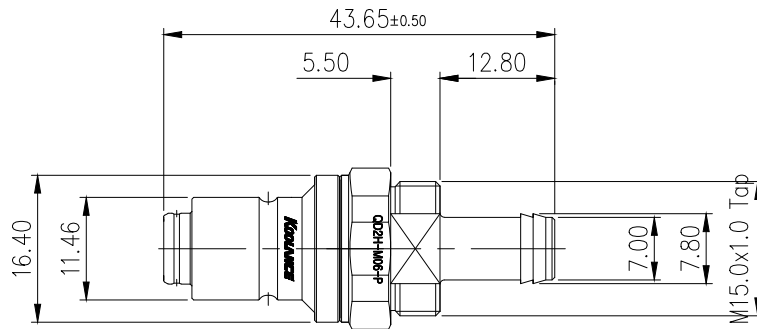

QD2H Male Quick Disconnect No-Spill  
 Coupling, Panel Barb for ID 06mm (1/4in)

Koolance patented quick disconnect no-spill coupling with automatic shutoff. 6mm (1/4in) ID male panel-mountable hose barb with clamp for 10mm (3/8in) OD. It will only fit a Koolance QD2H female quick disconnect.

After pulling the ring on the female QDC side, the quick-disconnect fittings will separate. Liquid on both sides will be automatically obstructed with approximately 0.2ml freed. Coolant volume lost upon disconnection will rise with internal pressure higher than 10kgf/cm<sup>2</sup> (142psi).

Intended Tubing Size  
 ID: 6mm (1/4")  
 OD: 10mm (3/8")  
 Wall: 2mm (5/64")

General	
Weight	0.08 lb (0.04 kg)
Materials	Nickel-Plated Brass, Stainless Steel, EPDM
Max Pressure @ 25°C	12kgf/cm <sup>2</sup> (170.7psi)
Max Temperature	100°C (212°F)

NUT DIMENSION

REV	DATE	CONTENTS	APPD BY

NO.	DESCRIPTION	MATER'L		QUANTITY	REMARKS
		UNIT	MM	PART NO.	QD2H-M06-P
		SCALE	N/S	TITLE	DIMENSION
DATE	BY	BY	BY	APPRD BY	3RD ANGLE
	song				DWG. NO.
					ITEM
					QD2H