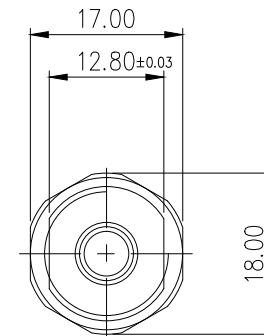

QD2H Male Quick Disconnect No-Spill  
 Coupling, Panel Barb for ID 06mm (1/4in)

Koolance patented quick disconnect no-spill coupling with automatic shutoff. 6mm (1/4in) ID male panel-mountable hose barb with clamp for 10mm (3/8in) OD. It will only fit a Koolance QD2H female quick disconnect.

After pulling the ring on the female QDC side, the quick-disconnect fittings will separate. Liquid on both sides will be automatically obstructed with approximately 0.2ml freed. Coolant volume lost upon disconnection will rise with internal pressure higher than 10kgf/cm<sup>2</sup> (142psi).

Intended Tubing Size  
 ID: 6mm (1/4")  
 OD: 10mm (3/8")  
 Wall: 2mm (5/64")

General	
Weight	0.08 lb (0.04 kg)
Materials	Nickel-Plated Brass, Stainless Steel, EPDM
Max Pressure @ 25°C	12kgf/cm <sup>2</sup> (170.7psi)
Max Temperature	100°C (212°F)

NUT DIMENSION

REV	DATE	CONTENTS	APPD BY

NO.	DESCRIPTION	MATER'L		QUANTITY	REMARKS
		UNIT	MM	PART NO.	QD2H-M06-P
		SCALE	N/S	TITLE	DIMENSION
DATE	BY	BY	BY	APPRD BY	3RD ANGLE
	song				DWG. NO.
					ITEM
					QD2H