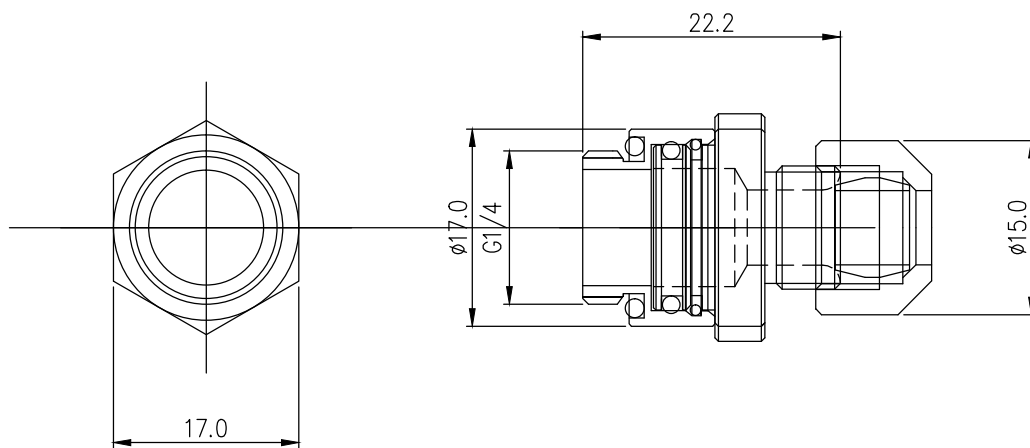

Arbel Agencies LTD.
11 Ba'alei Hamelacha st. Qiryat Bialik P.O.B 1095, ZIP 2751311, ISRAEL
+972(0)48736969 ☎ +972(0)48730708 📠 info@arbel-ltd.com ✉ www.arbel-ltd.com 🌐

REV	DATE	CONTENTS	REVD BY	CHKD BY	APPD BY
REVISION					

NO.	DESCRIPTION	MATER'L	QUANTITY	REMARKS	
KOOLANCE		UNIT	MM	PART NO. NZL-CU06	
		SCALE	N/S		TITLE
DATE	BY	BY	APPRD BY	3RD ANGLE	
2009.4.6	승안국			CODE NO.	
				ITEM	
				PAGE