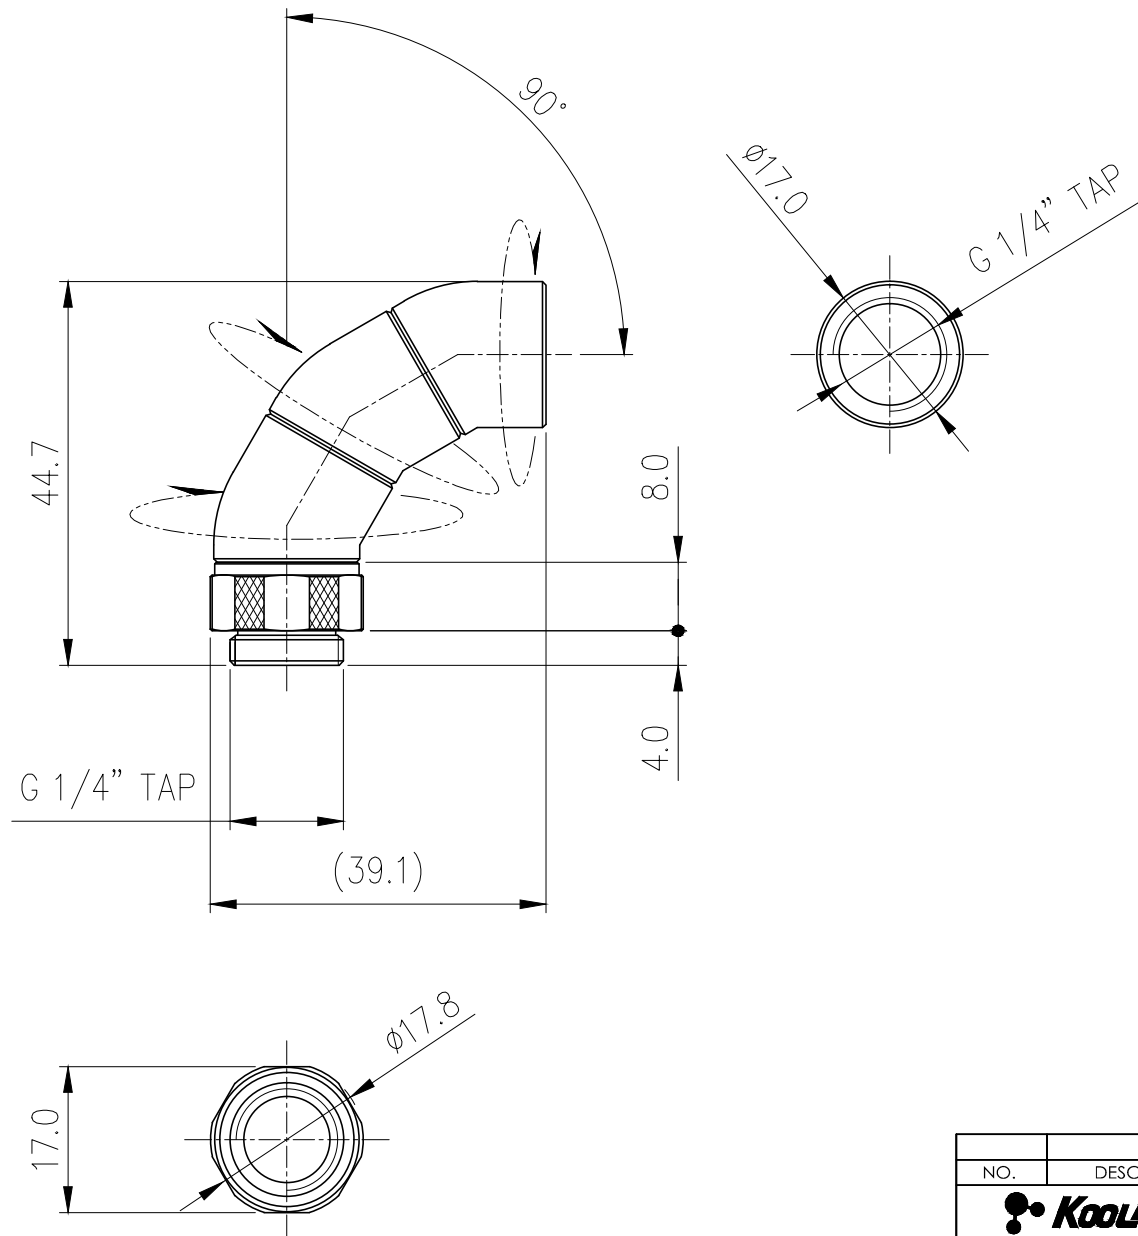

Koolance swiveling G 1/4 BSPP socket fitting. Each segment rotates for a maximum 90-degree bend.

General	
Weight	0.13 lb (0.06 kg)
Fitting Thread	G 1/4 BSPP
Materials	Brass, Nickel Plating, EPDM
Max Pressure @ 25°C	8kgf/cm <sup>2</sup> (113.8psi)
Max Temperature	100°C (212°F)

NO.	DESCRIPTION	MATER'L		QUANTITY	REMARKS
	<b>KOOLANCE®</b>	UNIT	MM	APPAR	ADT-DXG90
		SCALE	N/S	TITLE	
		3RD ANGLE			Ass'y
DATE	BY	BY	BY	APPRO	DWG. NO.
04/06/2017	S.JLEE				