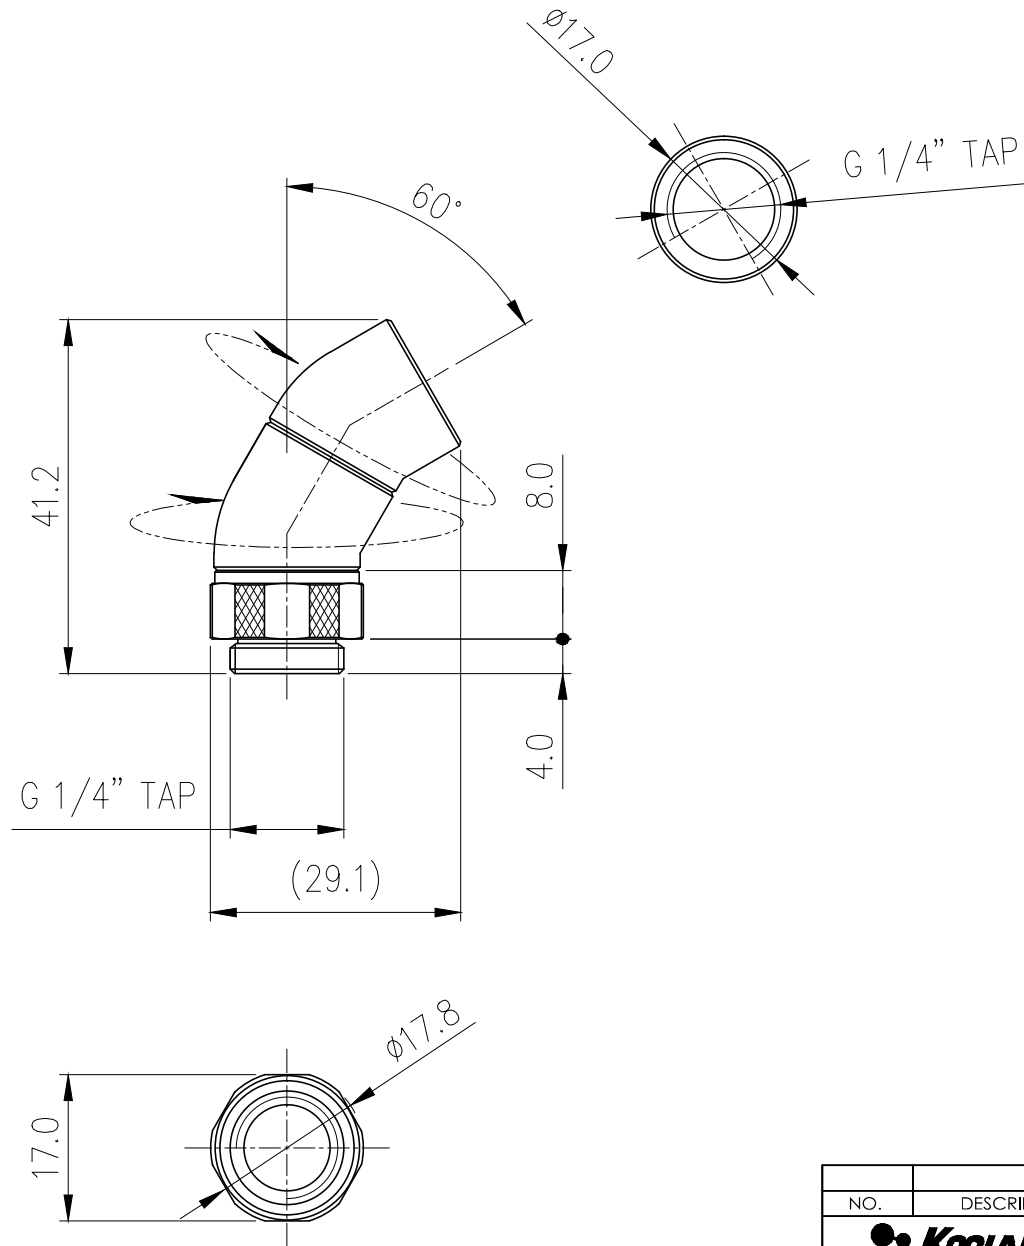

Koolance swiveling G 1/4 BSPP socket fitting. Each segment rotates for a maximum 60-degree bend.

General	
Weight	0.09 lb (0.04 kg)
Fitting Thread	G 1/4 BSPP
Materials	Brass, Nickel Plating, EPDM
Max Pressure @ 25°C	8kgf/cm <sup>2</sup> (113.8psi)
Max Temperature	100°C (212°F)

NO.	DESCRIPTION	MATER'L	QUANTITY	REMARKS
	<b>KOOLANCE®</b>	UNIT	MM	APPAR ADT-DXG60
	BY	BY	APPRO	TITLE Ass'y
	BY	BY	BY	
DATE			3RD ANGLE	
04/06/2017	S.J.LEE		CODE NO.	DWG. NO.