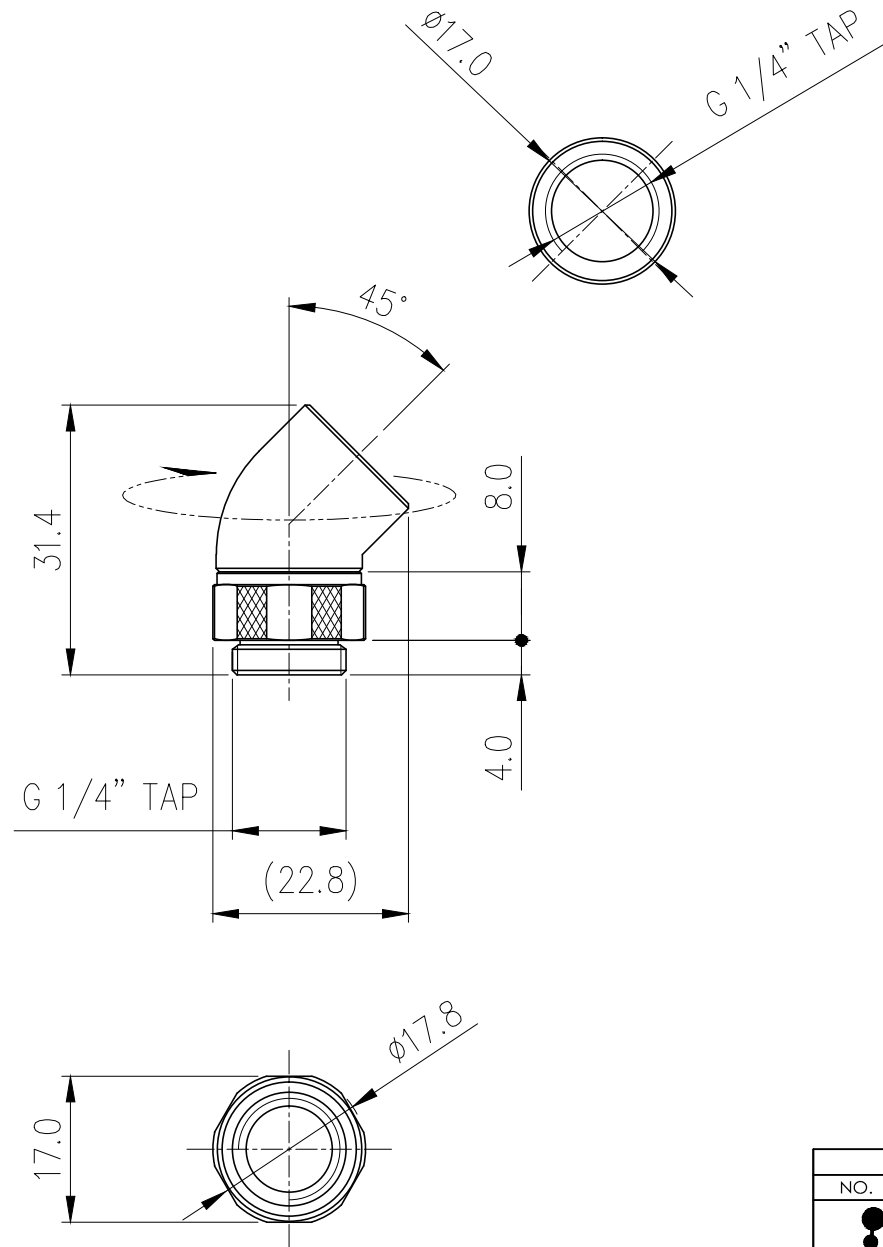

Koolance swiveling G 1/4 BSPP socket fitting with a 45-degree bend.

General	
Weight	0.05 lb (0.02 kg)
Fitting Thread	G 1/4 BSPP
Materials	Brass, EPDM
Max Pressure @ 25°C	8kgf/cm ² (113.8psi)
Max Temperature	100°C (212°F)

NO.	DESCRIPTION	MATER'L	QUANTITY	REMARKS
	KOOLANCE®	UNIT	MM	APPAR ADT-DXG45
	BY	BY	BY	APPRO BY
DATE	SCALE		N/S	TITLE
04/06/2017	S.JLEE			Ass'y
			3RD ANGLE	
			CODE NO.	DWG. NO.