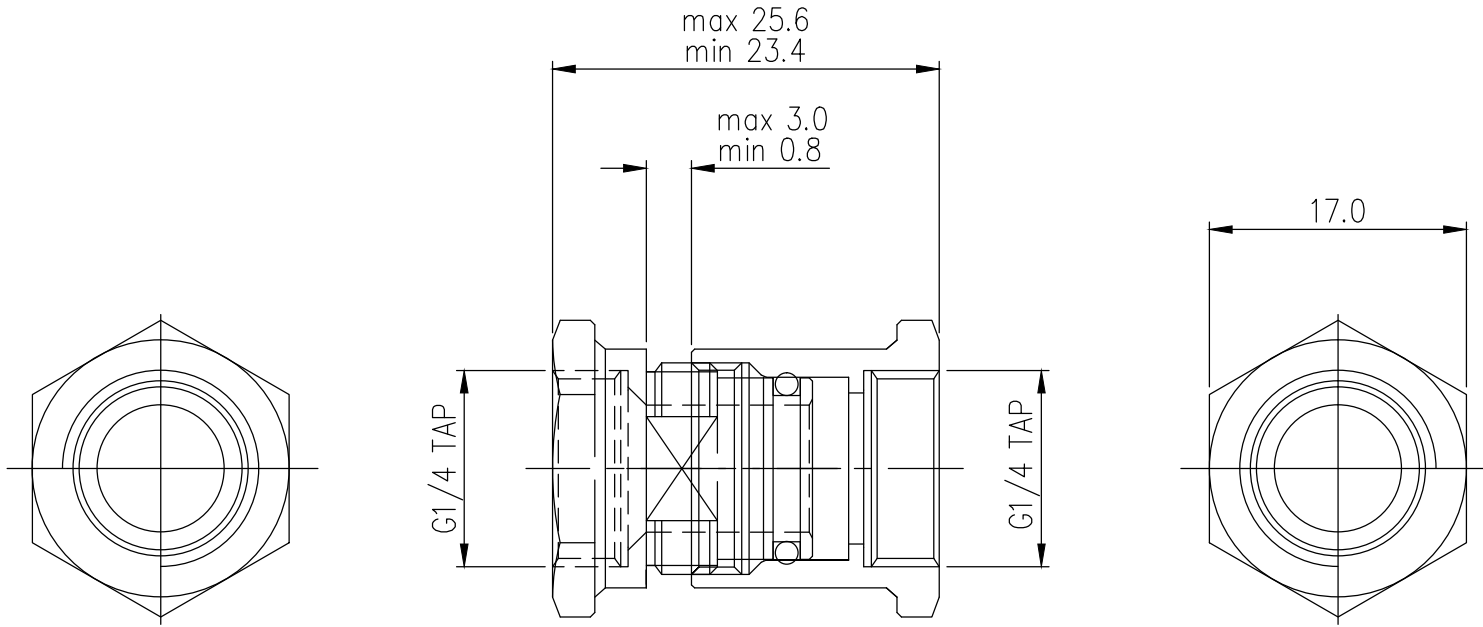

REV	DATE	CONTENTS	APPD BY

NO.	DESCRIPTION	MATER'L	QUANTITY	REMARKS
		UNIT	MM	PART NO. BKT-PCI-G
		SCALE	N/S	TITLE
		3RD ANGLE		
		CODE NO.	ITEM	PAGE

**KOOLANCE**

REV	DATE	CONTENTS	APPD BY

NO.	DESCRIPTION			MATER'L	QUANTITY	REMARKS
<b>KOOLANCE</b>				UNIT	MM	PART NO. BKT-PCI-G
				SCALE	N/S	TITLE
DATE	BY	BY	BY	APPRD BY	3RD ANGLE	
	song				CODE NO.	ITEM
						PAGE