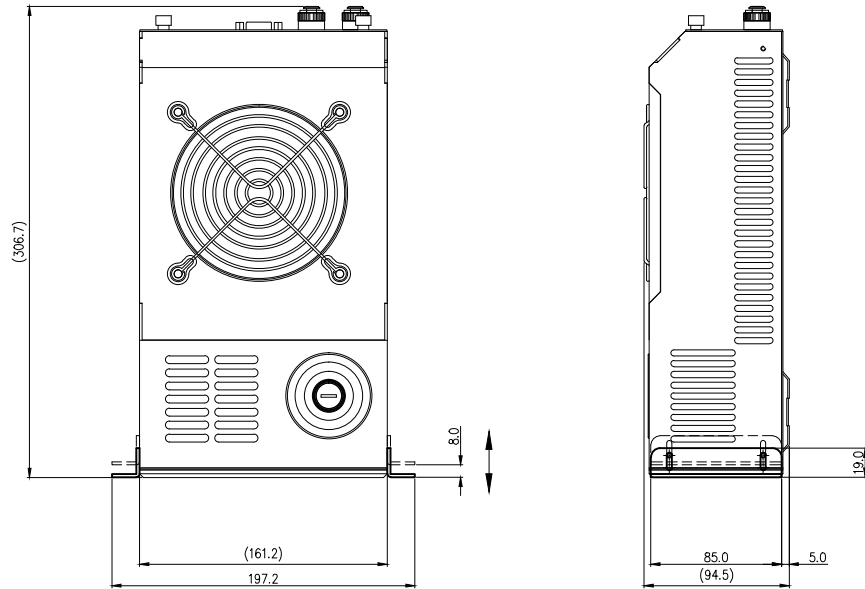

**Arbel Agencies LTD.**

11 Ba'alei Hamelacha st. Qiryat Bialik P.O.B 1095, ZIP 2751311, ISRAEL  
 +972(0)48736969 ☎ +972(0)48730708 📠 info@arbel-ltd.com 🌐 www.arbel-ltd.com

NO.	DESCRIPTION	MATER'L		QUANTITY	REMARKS
	<b>KOOLANCE</b>	UNIT	MM	ITEM	EXT-440CU
		SCALE	N/S	TITLE	
		3RD ANGLE			BKT-EXT440 Ass'y
DATE	BY	BY	BY	CODE NO.	DWG. NO.
JAN.25.2019	S.J.LEE				PAGE