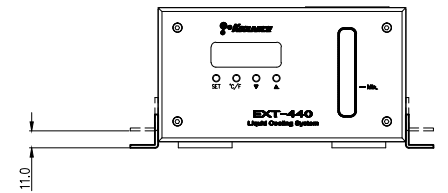

**Arbel Agencies LTD.**

11 Ba'alei Hamelacha st. Qiryat Bialik P.O.B 1095, ZIP 2751311, ISRAEL  
 +972(0)48736969 ☎ +972(0)48730708 📠 info@arbel-ltd.com 🌐 www.arbel-ltd.com

NO.	DESCRIPTION	MATER'L		QUANTITY	REMARKS
	<b>KOOLANCE</b>	UNIT	MM	ITEM	EXT-440CU
		SCALE	N/S	TITLE	
		3RD ANGLE			BKT-EXT440 Ass'y
DATE	BY	BY	BY	CODE NO.	DWG. NO.
JAN.25.2019	S.J.LEE				PAGE