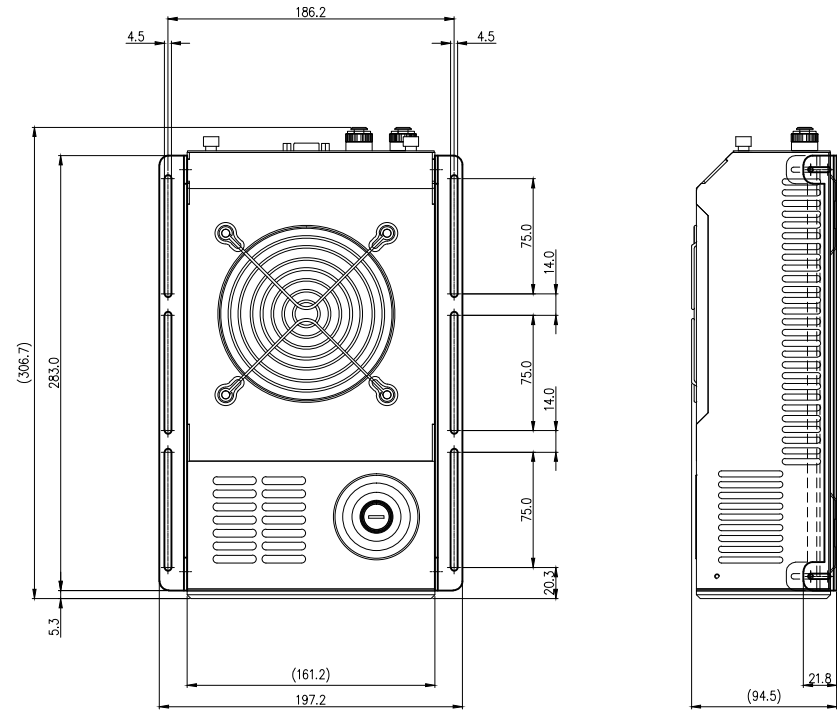

**Arbel Agencies LTD.**

11 Ba'alei Hamelacha st. Qiryat Bialik P.O.B 1095, ZIP 2751311, ISRAEL  
 +972(0)48736969 ☎ +972(0)48730708 📠 info@arbel-ltd.com 🌐 www.arbel-ltd.com

NO.	DESCRIPTION	MATER'L		QUANTITY	REMARKS
	<b>KOOLANCE</b>	UNIT	MM	ITEM	EXT-440CU
		SCALE	N/S	TITLE	
		3RD ANGLE			BKT-EXT440 Ass'y
DATE	BY	BY	BY	CODE NO.	DWG. NO.
JAN.25.2019	S.J.LEE				PAGE