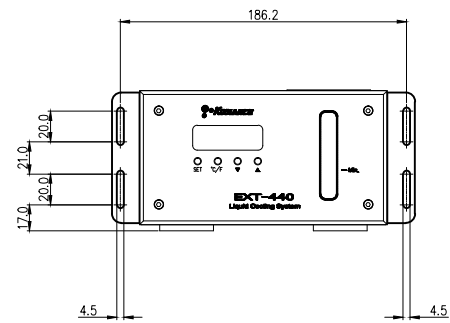

**Arbel Agencies LTD.**

11 Ba'alei Hamelacha st. Qiryat Bialik P.O.B 1095, ZIP 2751311, ISRAEL  
 +972(0)48736969 ☎ +972(0)48730708 📠 info@arbel-ltd.com 🌐 www.arbel-ltd.com

NO.	DESCRIPTION	MATER'L		QUANTITY	REMARKS
	<b>KOOLANCE</b>	UNIT	MM	ITEM	EXT-440CU
		SCALE	N/S	TITLE	
		3RD ANGLE			BKT-EXT440 Ass'y
DATE	BY	BY	BY	CODE NO.	DWG. NO.
JAN.25.2019	S.J.LEE				PAGE