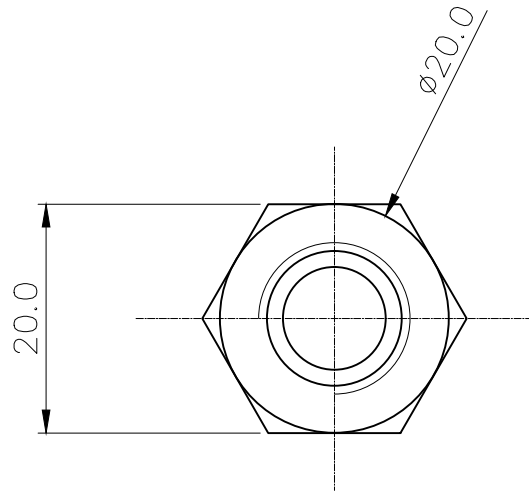

Single fitting threading adapter, from NPT 3/8 (male) to G 1/4
BSPP (female).

General	
Weight	0.05 lb (0.02 kg)
Fitting Thread	NPT 3/8, G 1/4 BSPP
Materials	SUS 316, EPDM
Max Pressure @ 25°C	15kgf/cm2 (213.4psi)
Max Temperature	120°C (248°F)

NO.	DESCRIPTION		MATER'L		QUANTITY	REMARKS
	KOOLANCE		UNIT	MM	ITEM	ADT-N38M-G14F-SS
			SCALE	N/S	TITLE	M-F Type (NPT3/8-G1/4)
DATE	BY	BY	BY	APPRO BY	3RD ANGLE	
	ys.shir				CODE NO.	DWG. NO.
						PAGE
						-