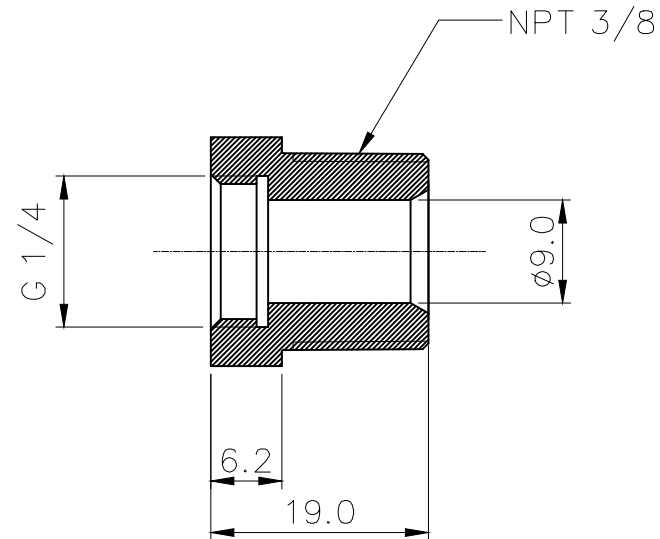

Single fitting threading adapter, from NPT 3/8 (male) to G 1/4
BSPP (female).

General	
Weight	0.05 lb (0.02 kg)
Fitting Thread	NPT 3/8, G 1/4 BSPP
Materials	SUS 316, EPDM
Max Pressure @ 25°C	15kgf/cm2 (213.4psi)
Max Temperature	120°C (248°F)

NO.	DESCRIPTION		MATER'L		QUANTITY	REMARKS
	KOOLANCE		UNIT	MM	ITEM	ADT-N38M-G14F-SS
			SCALE	N/S	TITLE	M-F Type (NPT3/8-G1/4)
DATE	BY	BY	BY	APPRO BY	3RD ANGLE	
	ys.shir				CODE NO.	DWG. NO.
						PAGE
						-