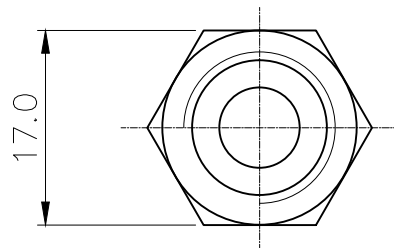

Single fitting threading adapter, from NPT 1/8 (male) to G 1/4
BSPP (female).

General	
Weight	0.09 lb (0.04 kg)
Fitting Thread	NPT 1/8, G 1/4 BSPP
Materials	SUS 316, EPDM
Max Pressure @ 25°C	15kgf/cm ² (213.4psi)
Max Temperature	120°C (248°F)

REV	DATE	CONTENTS	REVD BY	CHKD BY	APPD BY
REVISION					

NO.	DESCRIPTION				MATER'L		QUANTITY	REMARKS
	KOOLANCE				UNIT	MM	ITEM	ADT-N18M-G14F-SS
				APPRO	SCALE	N/S	TITLE	
	DATE	BY	BY	BY	3RD ANGLE		M-F Type (NPT1/8-G1/4)	
	2016.02.24	ys.shir			CODE NO.	DWG. NO.		PAGE
						-		