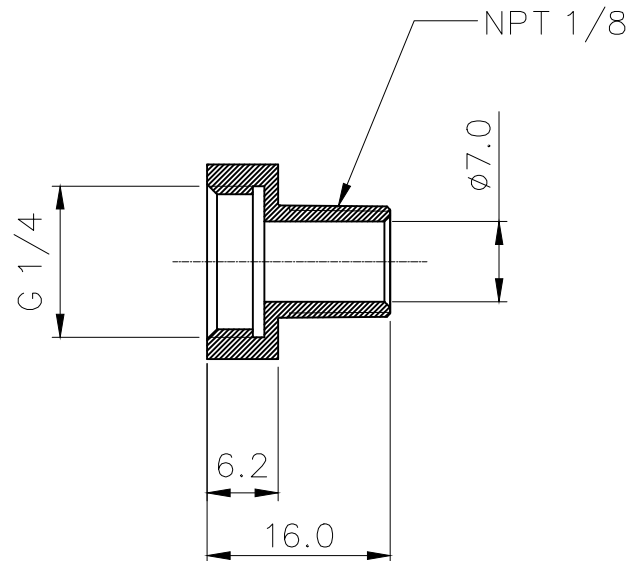

Single fitting threading adapter, from NPT 1/8 (male) to G 1/4
BSPP (female).

General	
Weight	0.09 lb (0.04 kg)
Fitting Thread	NPT 1/8, G 1/4 BSPP
Materials	SUS 316, EPDM
Max Pressure @ 25°C	15kgf/cm ² (213.4psi)
Max Temperature	120°C (248°F)

REV	DATE	CONTENTS	REVD BY	CHKD BY	APPD BY
REVISION					

NO.	DESCRIPTION				MATER'L		QUANTITY	REMARKS
	KOOLANCE				UNIT	MM	ITEM	ADT-N18M-G14F-SS
				APPRO	SCALE	N/S	TITLE	
	DATE	BY	BY	BY	3RD ANGLE		M-F Type (NPT1/8-G1/4)	
	2016.02.24	ys.shir			CODE NO.	DWG. NO.		PAGE
						-		