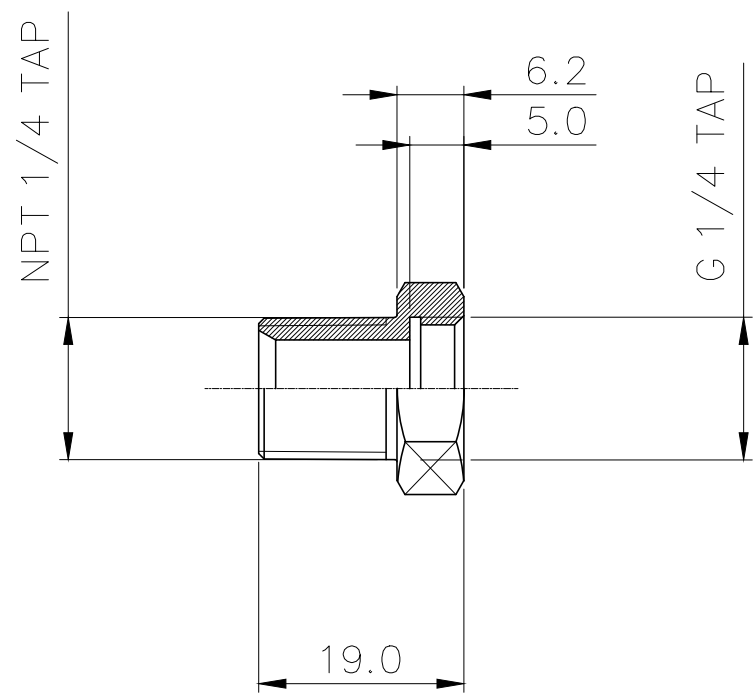

Single fitting threading adapter, from NPT 1/4 (male) to G 1/4 BSPP (female).

| General | |
|---------------------|----------------------------------|
| Weight | 0.09 lb (0.04 kg) |
| Fitting Thread | NPT 1/4, G 1/4 BSPP |
| Materials | Brass, Nickel Plating |
| Max Pressure @ 25°C | 15kgf/cm ² (213.4psi) |
| Max Temperature | 120°C (248°F) |

| REV | DATE | CONTENTS | REVD BY | CHKD BY | APPD BY |
|----------|------|----------|---------|---------|---------|
| | | | | | |
| REVISION | | | | | |

| NO. | DESCRIPTION | MATER'L | | QUANTITY | REMARKS |
|----------------------|-------------|---------|-----|-----------|---------------|
| | | UNIT | MM | | |
| KOOLANCE INC. | | SCALE | N/S | APPAR | ADT-N14M-G14F |
| DATE | BY | BY | BY | 3RD ANGLE | TITLE |
| | S.J.LEE | | | REF. NO. | Ass'y |
| | | | | DWG. NO. | |