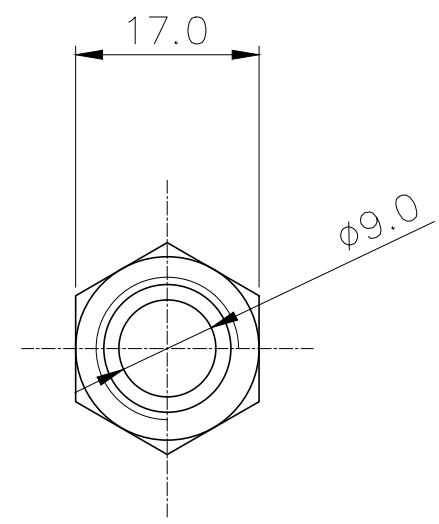

Single fitting threading adapter, from NPT 1/4 (male) to G 1/4 BSPP (female).

| General | |
|---------------------|----------------------------------|
| Weight | 0.09 lb (0.04 kg) |
| Fitting Thread | NPT 1/4, G 1/4 BSPP |
| Materials | Brass, Nickel Plating |
| Max Pressure @ 25°C | 15kgf/cm ² (213.4psi) |
| Max Temperature | 120°C (248°F) |

| REV | DATE | CONTENTS | REVD BY | CHKD BY | APPD BY |
|----------|------|----------|---------|---------|---------|
| | | | | | |
| REVISION | | | | | |

| NO. | DESCRIPTION | MATER'L | | QUANTITY | REMARKS |
|----------------------|-------------|---------|-----|-----------|---------------|
| | | UNIT | MM | | |
| KOOLANCE INC. | | SCALE | N/S | APPAR | ADT-N14M-G14F |
| DATE | BY | BY | BY | 3RD ANGLE | TITLE |
| | S.J.LEE | | | REF. NO. | Ass'y |
| | | | | DWG. NO. | |