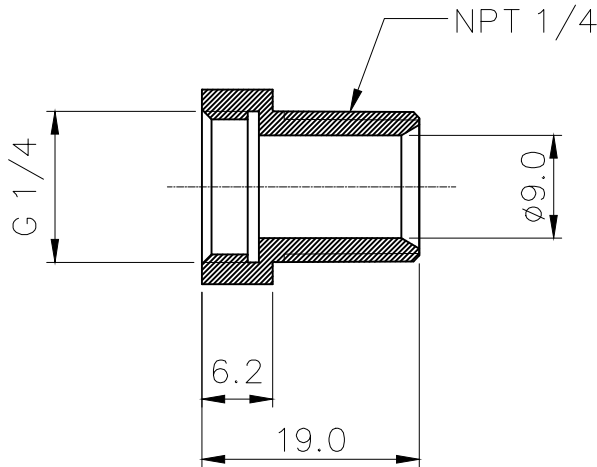

Single fitting threading adapter, from NPT 1/4 (male) to G 1/4
BSPP (female).

General	
Weight	0.09 lb (0.04 kg)
Fitting Thread	NPT 1/4, G 1/4 BSPP
Materials	SUS 316
Max Pressure @ 25°C	15kgf/cm ² (213.4psi)
Max Temperature	120°C (248°F)

NO.	DESCRIPTION		MATER'L		QUANTITY	REMARKS
	KOOLANCE		UNIT	MM	ITEM ADT-N14M-G14F-SS	TITLE M-F Type (NPT1/4-G1/4)
			SCALE	N/S		
DATE	BY	BY	BY	APPRO BY	3RD ANGLE	
	ys.shir				CODE NO.	DWG. NO.
						PAGE
						-