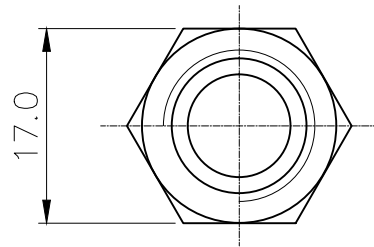

Single fitting threading adapter, from NPT 1/4 (male) to G 1/4
BSPP (female).

General	
Weight	0.09 lb (0.04 kg)
Fitting Thread	NPT 1/4, G 1/4 BSPP
Materials	SUS 316
Max Pressure @ 25°C	15kgf/cm ² (213.4psi)
Max Temperature	120°C (248°F)

NO.	DESCRIPTION		MATER'L		QUANTITY	REMARKS
	KOOLANCE		UNIT	MM	ITEM ADT-N14M-G14F-SS	TITLE M-F Type (NPT1/4-G1/4)
			SCALE	N/S		
DATE	BY	BY	BY	APPRO BY	3RD ANGLE	
	ys.shir				CODE NO.	DWG. NO.
						PAGE
						-