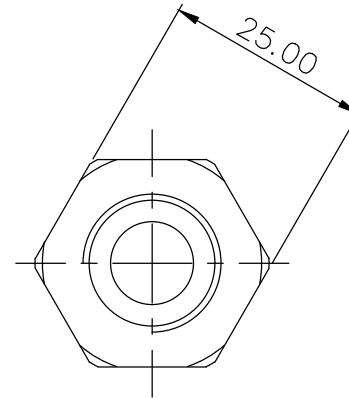

Single fitting threading adapter, from NPT 1/2 (male) to G 3/8 BSPP (female).

General	
Weight	0.16 lb (0.07 kg)
Fitting Thread	NPT 1/2, G 3/8 BSPP
Materials	Brass, Nickel Plating
Max Pressure @ 25°C	15kgf/cm ² (213.4psi)
Max Temperature	120°C (248°F)

NO.	DESCRIPTION				MATER'L		QUANTITY	REMARKS
					UNIT	MM	PART NO. ADT-N12M-G38F	
					SCALE	N/S	TITLE	
DATE	BY	BY	BY	APPRD BY	3RD ANGLE		M-F Type (NPT1/2-G3/8)	
	ys.shin				DWG. NO.	ITEM		