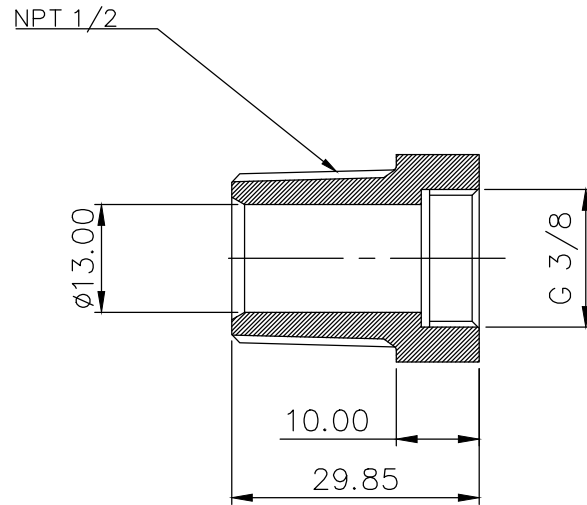

Single fitting threading adapter, from NPT 1/2 (male) to G 3/8 BSPP (female).

General	
Weight	0.16 lb (0.07 kg)
Fitting Thread	NPT 1/2, G 3/8 BSPP
Materials	Brass, Nickel Plating
Max Pressure @ 25°C	15kgf/cm ² (213.4psi)
Max Temperature	120°C (248°F)

NO.	DESCRIPTION				MATER'L		QUANTITY	REMARKS
					UNIT	MM	PART NO. ADT-N12M-G38F	
					SCALE	N/S	TITLE	
DATE	BY	BY	BY	APPRD BY	3RD ANGLE		M-F Type (NPT1/2-G3/8)	
	ys.shin				DWG. NO.	ITEM		