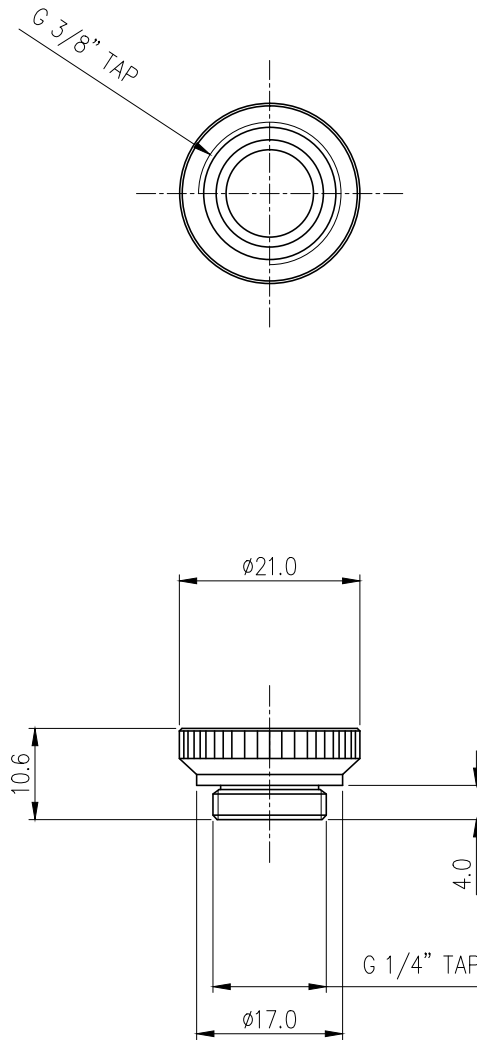

Arbel Agencies LTD.

11 Ba'alei Hamelacha st. Qiryat Bialik P.O.B 1095, ZIP 2751311, ISRAEL
+972(0)48736969 ☎ +972(0)48730708 📠 info@arbel-ltd.com 🌐 www.arbel-ltd.com 🌐

NO.	DESCRIPTION	MATER'L		QUANTITY	REMARKS
	Koolance	UNIT	MM	APPAR	ADT-G4FG8M
		SCALE	N/S	TITLE	
DATE	BY	BY	BY	BY	3RD ANGLE
04/06/2017	S.J.LEE				DWG. NO.
					Ass'y