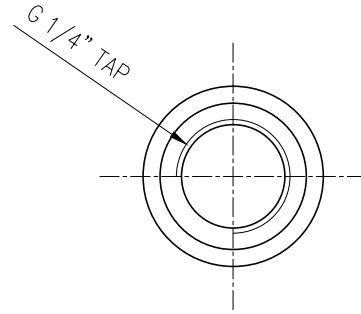

Arbel Agencies LTD.

11 Ba'alei Hamelacha st. Qiryat Bialik P.O.B 1095, ZIP 2751311, ISRAEL
 +972(0)48736969 ☎ +972(0)48730708 📠 info@arbel-ltd.com 🌐 www.arbel-ltd.com 🌐

NO.	DESCRIPTION	MATER'L		QUANTITY	REMARKS
	Koolance	UNIT	MM	APPAR	ADT-G4FG8M
		SCALE	N/S	TITLE	
DATE	BY	BY	BY	APPRO BY	3RD ANGLE
04/06/2017	S.J.LEE				CODE NO.
					DWG. NO.