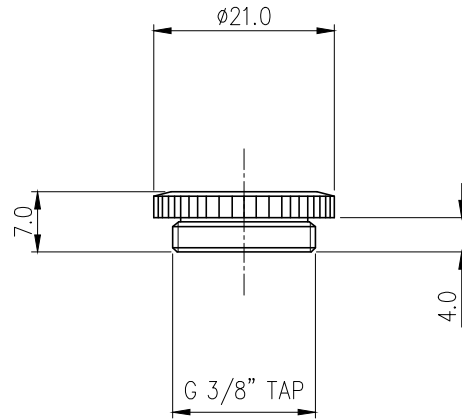

Arbel Agencies LTD.

11 Ba'alei Hamelacha st. Qiryat Bialik P.O.B 1095, ZIP 2751311, ISRAEL
 +972(0)48736969 ☎ +972(0)48730708 📠 info@arbel-ltd.com 🌐 www.arbel-ltd.com 🌐

NO.	DESCRIPTION	MATER'L		QUANTITY	REMARKS
	Koolance	UNIT	MM	APPAR	ADT-G4FG8M
		SCALE	N/S	TITLE	
DATE	BY	BY	BY	APPRO BY	3RD ANGLE
04/06/2017	S.J.LEE				CODE NO.
					DWG. NO.