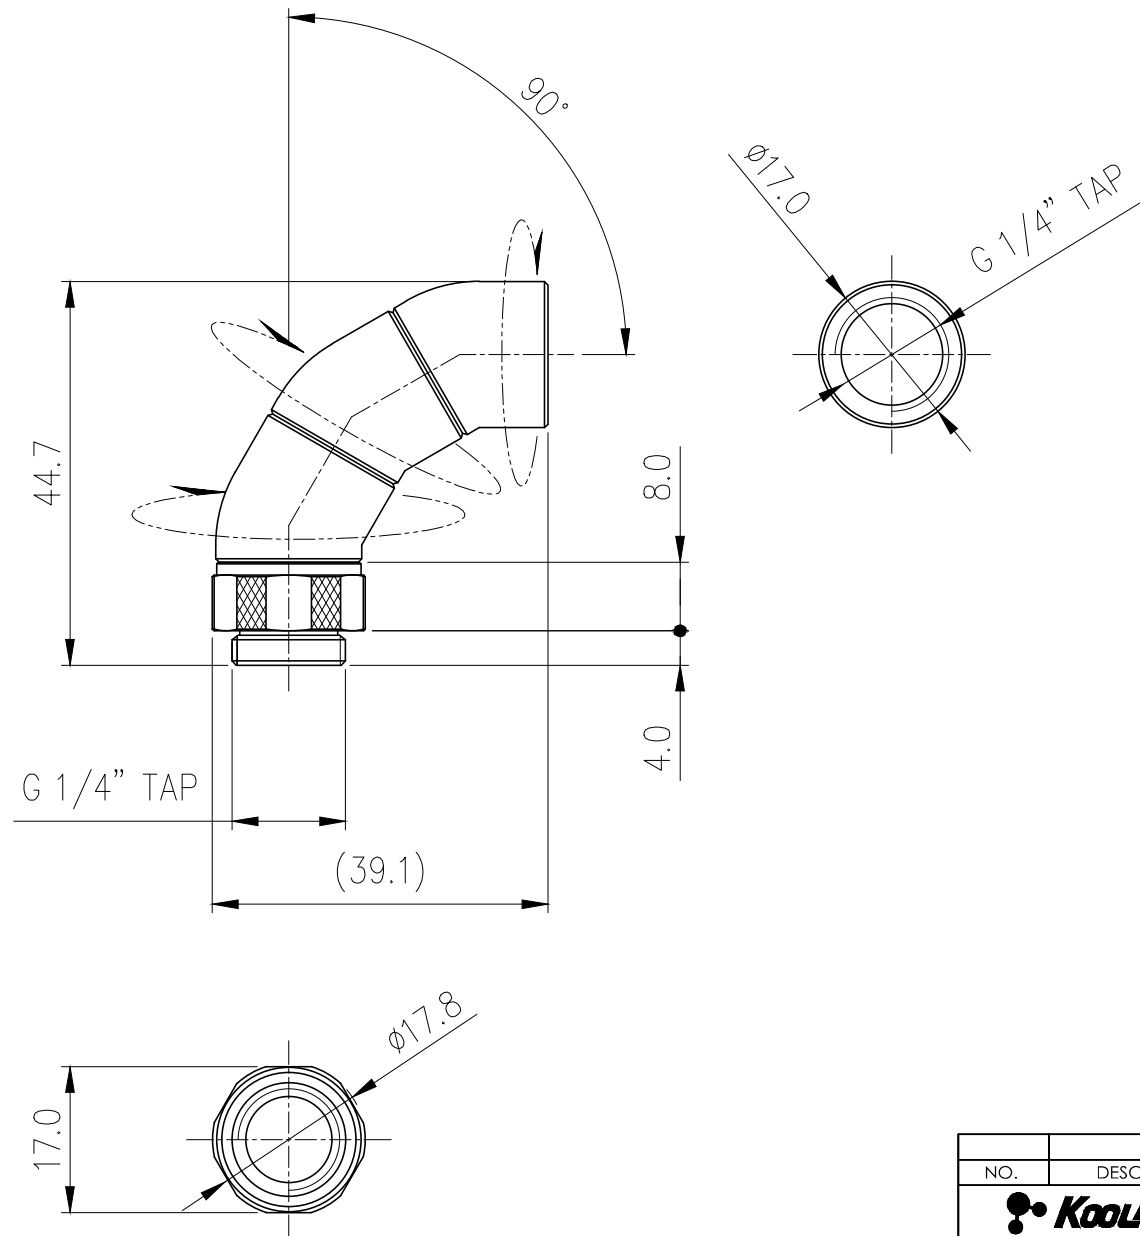

Koolance swiveling G 1/4 BSPP socket fitting. Each segment rotates for a maximum 90-degree bend.

General	
Weight	0.13 lb (0.06 kg)
Fitting Thread	G 1/4 BSPP
Materials	Brass, EPDM
Max Pressure @ 25°C	8kgf/cm ² (113.8psi)
Max Temperature	100°C (212°F)

NO.	DESCRIPTION	MATER'L		QUANTITY	REMARKS
		UNIT	MM		
	KOOLANCE®			APPAR	ADT-DXG90
		SCALE	N/S	TITLE	
DATE	BY	BY	BY	APPRO	BY
04/06/2017	S.JLEE				
				3RD ANGLE	Ass'y
				CODE NO.	DWG. NO.