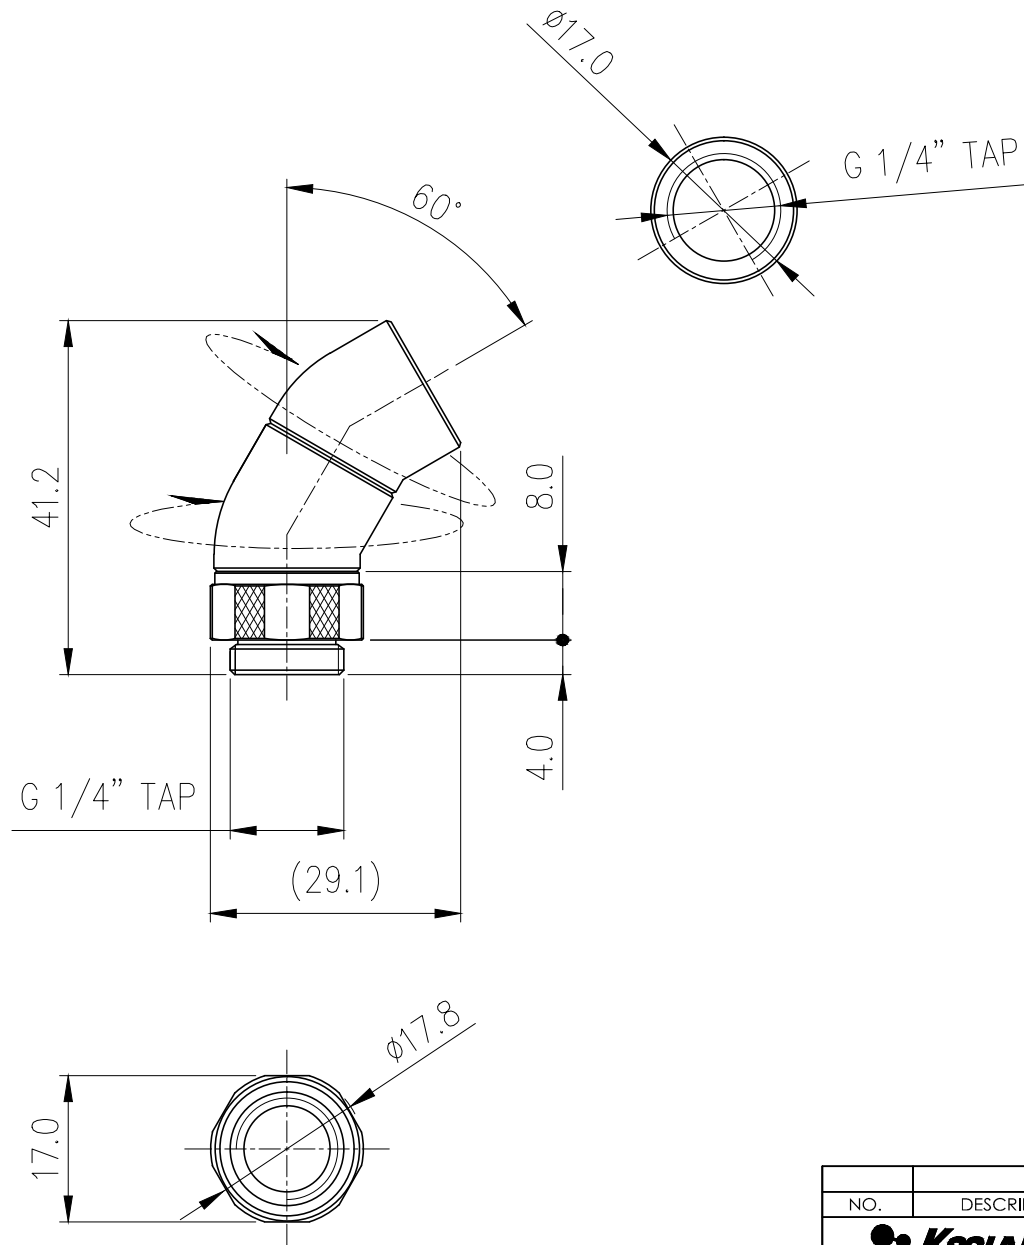

Koolance swiveling G 1/4 BSPP socket fitting. Each segment rotates for a maximum 60-degree bend.

General	
Weight	0.09 lb (0.04 kg)
Fitting Thread	G 1/4 BSPP
Materials	Brass, EPDM
Max Pressure @ 25°C	8kgf/cm ² (113.8psi)
Max Temperature	100°C (212°F)

NO.	DESCRIPTION	MATER'L		QUANTITY	REMARKS
	KOOLANCE®	UNIT	MM	APPAR	ADT-DXG60
	BY	BY	APPRO	SCALE	N/S
	DATE		BY	3RD ANGLE	
04/06/2017	S.J.LEE			CODE NO.	DWG. NO.
					Ass'y