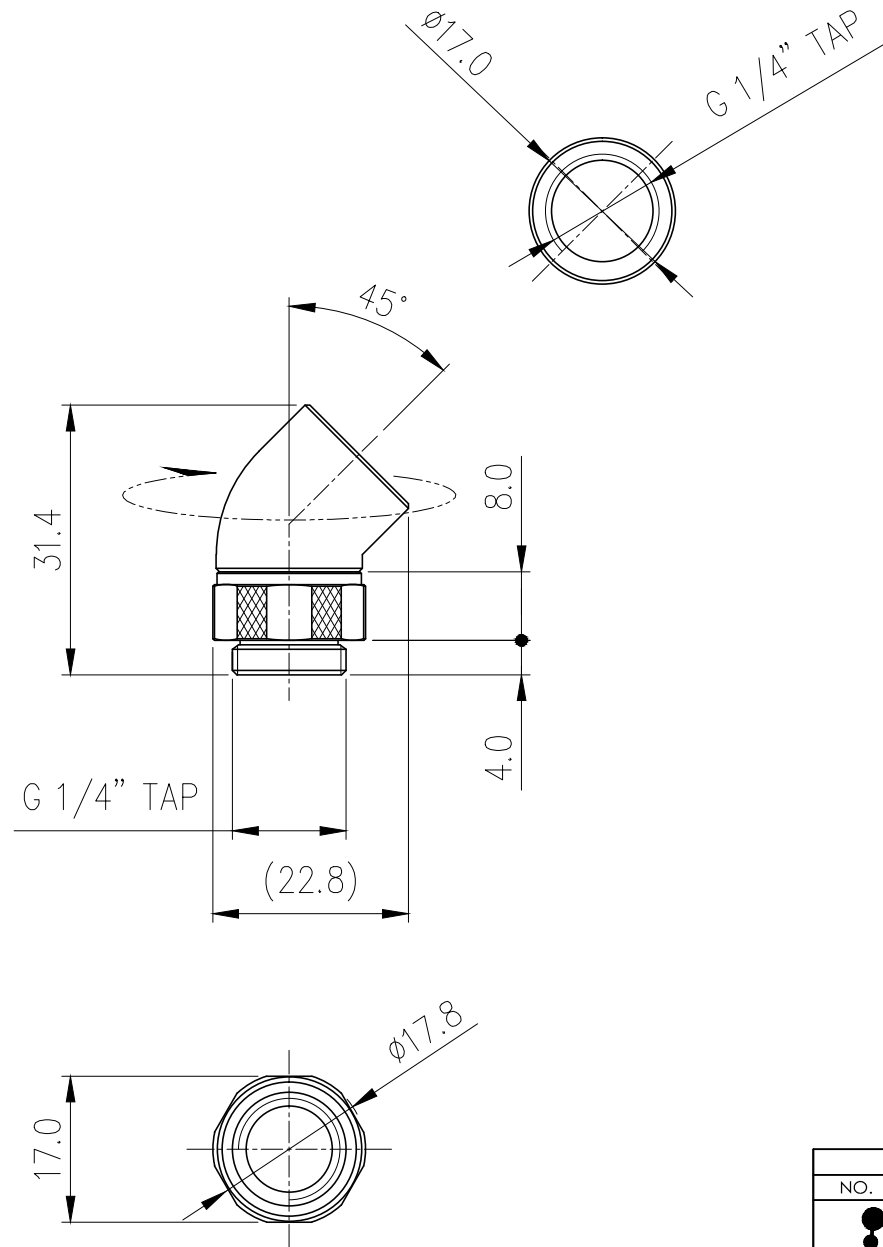

Koolance swiveling G 1/4 BSPP socket fitting with a 45-degree bend.

General	
Weight	0.06 lb (0.03 kg)
Fitting Thread	G 1/4 BSPP
Materials	Brass, Nickel Plating, EPDM
Max Pressure @ 25°C	8kgf/cm ² (113.8psi)
Max Temperature	100°C (212°F)

NO.	DESCRIPTION	MATER'L		QUANTITY	REMARKS
	KOOLANCE®	UNIT	MM	APPAR	ADT-DXG45
		SCALE	N/S	TITLE	
DATE	BY	BY	BY	APPRO	BY
				3RD ANGLE	
04/06/2017	S.JLEE			CODE NO.	DWG. NO.
					Ass'y