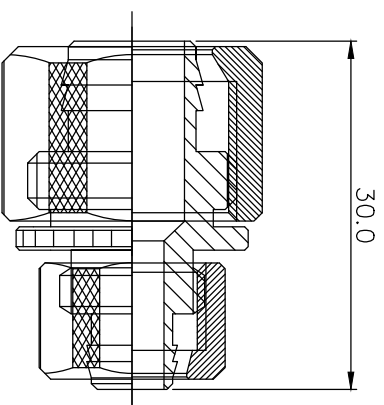

11 Ba'alei Hamelaacha st. Qiyat Ba'lik P.O.B 1095, ZIP 2751311, ISRAEL
+972(0)48736969 ☎ +972(0)48730708 📠 info@arbel-ld.com 📧 www.arbel-ld.com 🌐

Arbel Agencies LTD.

REV	DATE	CONTENTS	REVD BY	CHKD BY	APPD BY
Δ					

REV	DATE	CONTENTS	REVD BY	CHKD BY	APPD BY

DESCRIPTION	MATER'L	QUANTITY	REMARKS
KOOLNCE	UNIT	MM	ITEM ADT-061105
DATE	BY	BY	BY
AK. SONG			
CODE NO.	SCALE	N/S	TITLE
	3RD ANGLE		Mechanical Dimension
DWG. NO.			PAGE