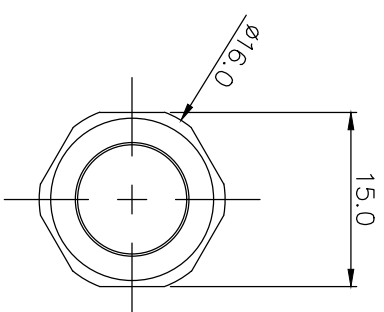

11 Ba'alei Hamelaacha st. Qiyat Ba'lik P.O.B 1095, ZIP 2751311, ISRAEL
+972(0)48736969 ☎ +972(0)48730708 📠 info@arbel-ld.com 📧 www.arbel-ld.com 🌐

Arbel Agencies LTD.

REV	DATE	CONTENTS	REVD BY	CHKD BY	APPD BY
Δ					

REV	DATE	CONTENTS	REVD BY	CHKD BY	APPD BY

DESCRIPTION	MATER'L	QUANTITY	REMARKS
KOOLNCE	UNIT	MM	ITEM ADT-061105
DATE	BY	BY	BY
AK. SONG			
CODE NO.	SCALE	N/S	TITLE
	3RD ANGLE		Mechanical Dimension
DWG. NO.			PAGE