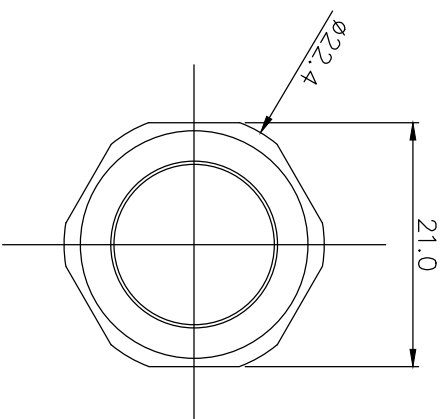

11 Ba'alei Hamelaacha st. Qiyat Ba'lik P.O.B 1095, ZIP 2751311, ISRAEL
+972(0)48736969 ☎ +972(0)48730708 📠 info@arbel-ld.com 📧 www.arbel-ld.com 🌐

Arbel Agencies LTD.

REV	DATE	CONTENTS	REVD BY	CHKD BY	APPD BY
Δ					

REV	DATE	CONTENTS	REVD BY	CHKD BY	APPD BY

DESCRIPTION	MATER'L	QUANTITY	REMARKS
KOOLNCE	UNIT	MM	ITEM ADT-061105
DATE	BY	BY	BY
AK. SONG			
CODE NO.	SCALE	N/S	TITLE
	3RD ANGLE		Mechanical Dimension
DWG. NO.			PAGE