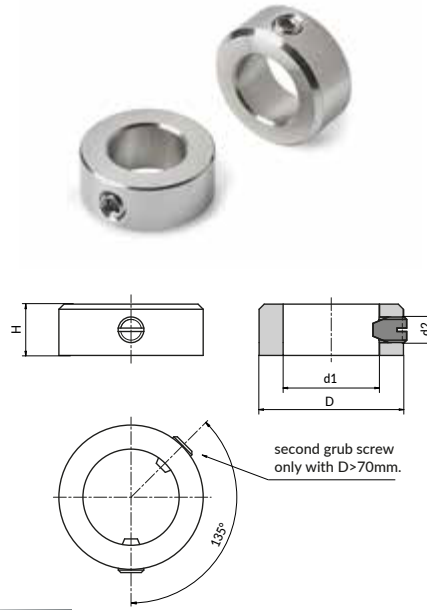

Y705PIN-Y706PIN

DIN 705 - STAINLESS STEEL LOCK RING NUT WITH STAINLESS STEEL GRUB SCREW

INOX

Materials:

Stainless steel (Aisi 303).

Surface finish:

Smooth, turned.

Colour:

Natural.

Grub screw:

Y705PIN:

Slotted grub screw DIN 553. Stainless steel (Aisi 304).

Y706PIN:

Hex socket head grub screw DIN 914. Stainless steel (Aisi 304).

Attention:

second grub screw added starting from diameter D=>70 mm.

Special requests:

- None.

Stock availability as % (🛒)
90% (●) - 40% (●) - 5% (●)

Version Y705PIN: With slotted grub screw DIN 553 - Version Y706PIN: With hex socket head grub screw DIN 914

🛒	Art.	🛒	Art.	Dh13	Hjs14	d2	d1H8	g
●	Y705007.IND003PIN	●	Y706007.IND003PIN	7	5	M02	3	1.2
●	Y705008.IND004PIN	●	Y706008.IND004PIN	8	5	M02.5	4	1.4
●	Y705010.IND005PIN	●	Y706010.IND005PIN	10	6	M03	5	2.7
●	Y705012.IND007PIN	●	Y706012.IND007PIN	12	8	M04	7	5
●	Y705016.IND008PIN	●	Y706016.IND008PIN	16	8	M04	8	9
●	Y705018.IND009PIN	●	Y706018.IND009PIN	18	10	M05	9	14.5
●	Y705020.IND010PIN	●	Y706020.VBD010PIN	20	10	M05	10	18
●	Y705020.IND011PIN	●	Y706020.IND011PIN	20	10	M05	11	16.5
●	Y705022.IND012PIN	●	Y706022.IND012PIN	22	12	M06	12	24
●	Y705025.IND014PIN	●	Y706025.IND014PIN	25	12	M06	14	30.5
●	Y705025.IND015PIN	●	Y706025.IND015PIN	25	12	M06	15	28
●	Y705028.IND016PIN	●	Y706028.IND016PIN	28	12	M06	16	37
●	Y705032.IND018PIN	●	Y706032.IND018PIN	32	14	M06	18	58
●	Y705032.IND020PIN	●	Y706032.IND020PIN	32	14	M06	20	52
●	Y705040.IND024PIN	●	Y706040.IND024PIN	40	16	M08	24	98
●	Y705040.IND025PIN	●	Y706040.IND025PIN	40	16	M08	25	94
●	Y705040.IND026PIN	●	Y706040.IND026PIN	40	16	M08	26	86.5
●	Y705045.IND028PIN	●	Y706045.IND028PIN	45	16	M08	28	120
●	Y705045.IND030PIN	●	Y706045.IND030PIN	45	16	M08	30	107
●	Y705050.IND032PIN	●	Y706050.IND032PIN	50	16	M08	32	142
●	Y705056.IND035PIN	●	Y706056.IND035PIN	56	16	M08	35	184
●	Y705056.IND036PIN	●	Y706056.IND036PIN	56	16	M08	36	177
●	Y705056.IND038PIN	●	Y706056.IND038PIN	56	16	M08	38	163
●	Y705063.IND040PIN	●	Y706063.IND040PIN	63	18	M10	40	256
●	Y705063.IND042PIN	●	Y706063.IND042PIN	63	18	M10	42	240
●	Y705070.IND045PIN	●	Y706070.IND045PIN	70	18	M10	45	313
●	Y705070.IND048PIN	●	Y706070.IND048PIN	70	18	M10	48	313
●	Y705080.IND050PIN	●	Y706080.IND050PIN	80	18	M10	50	424
●	Y705080.IND052PIN	●	Y706080.IND052PIN	80	18	M10	52	401
●	Y705080.IND055PIN	●	Y706080.IND055PIN	80	18	M10	55	367
●	Y705080.IND056PIN	●	Y706080.IND056PIN	80	18	M10	56	362
●	Y705090.IND058PIN	●	Y706090.IND058PIN	90	20	M10	58	572
●	Y705090.IND060PIN	●	Y706090.IND060PIN	90	20	M10	60	555
●	Y705090.IND063PIN	●	Y706090.IND063PIN	90	20	M10	63	498
●	Y705100.IND065PIN	●	Y706100.IND065PIN	100	20	M10	65	702
●	Y705100.IND068PIN	●	Y706100.IND068PIN	100	20	M10	68	702
●	Y705100.IND070PIN	●	Y706100.IND070PIN	100	20	M10	70	615
●	Y705110.IND072PIN	●	Y706110.IND072PIN	110	22	M12	72	938
●	Y705110.IND075PIN	●	Y706110.IND075PIN	110	22	M12	75	878
●	Y705110.IND080PIN	●	Y706110.IND080PIN	110	22	M12	80	773
●	Y705125.IND085PIN	●	Y706125.IND085PIN	125	22	M12	85	1139
●	Y705125.IND090PIN	●	Y706125.IND090PIN	125	22	M12	90	1021
●	Y705140.IND100PIN	●	Y706140.IND100PIN	140	25	M12	100	1480

Arbel Agencies LTD.

11 Ba'alei Hamelacha st. Qiryat Bialik P.O.B 1095, ZIP 2751311, ISRAEL
+972(0)48736969 ☎ +972(0)48730708 📠 info@arbel-ltd.com 📧 www.arbel-ltd.com 🌐