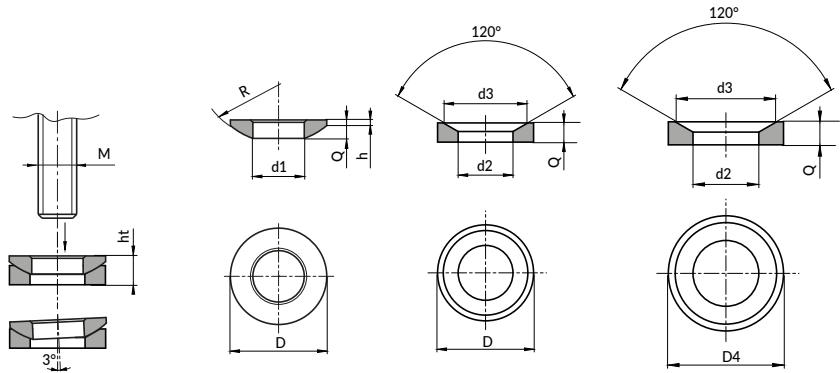

Colour:

Y320:
Standard black-oxide treatment.

Y320PIN:
Natural.

Special requests:

- None.

Notes:

Attention: concave washer Y320 must be used with convex washer Y319 (to be ordered separately).

Forma C
Y319

Forma D
Y320

Forma G
Y321

Version DIN 6319 D Design - black-oxide treated steel concave washer

Stock availability as % (🛒)
90% (●) - 40% (●) - 5% (●)

🛒	Art.	D	d3	h4 (Y319+Y320)	d2H13	M	Q	Max. permissible static load kN	g
●	Y320010.SD06	10.5	9.25	3.1	6	M05	2.1	-	0.8
●	Y320012.SD07.1	12	11	4	7.1	M06	2.8	9	1.4
●	Y320017.SD09.6	17	14.5	5.6	9.6	M08	3.5	17	3.6
●	Y320021.SD12	21	18.5	6.3	12	M10	4.2	26	6.5
●	Y320024.SD14.2	24	20	8	14.2	M12	5	38	10
●	Y320028.SD16.5	28	24.8	8.2	16.5	M14	5.6	53	15
●	Y320030.SD19	30	26	9.3	19	M16	6.2	73	18
●	Y320036.SD23.2	36	31	11.6	23.2	M20	7.5	117	30
●	Y320044.SD28	44	37	15	28	M24	9.5	168	61
●	Y320056.SD35	56	49	18.9	35	M30	12	269	124
●	Y320068.SD42	68	60	23.3	42	M36	15	394	232
●	Y320078.SD49	78	70	28.3	49	M42	18	542	360
●	Y320092.SD56	92	82	35.2	56	M48	22	714	633
●	Y320103.SD65	103	92	39.7	65	M56	25	-	873
●	Y320120.SD75	120	110	46.5	75	M64	30	-	1422

Version DIN 6319 D Design - stainless steel (Aisi 303) concave washer

🛒	Art.	D	d3	h4 (Y319+Y320)	d2H13	M	Q	Max. permissible static load kN	g
●	Y320012.SD07.1PIN	12	11	4	7.1	M06	2.8	6	1.4
●	Y320017.ID09.6PIN	17	14.5	5.6	9.6	M08	3.5	12	3.6
●	Y320021.ID12PIN	21	18.5	6.3	12	M10	4.2	16	6.5
●	Y320024.ID14.2PIN	24	20	8	14.2	M12	5	24	10
●	Y320030.ID19PIN	30	26	9.3	19	M16	6.2	45	18
●	Y320036.ID23.2PIN	36	31	11.6	23.2	M20	7.5	71	30
●	Y320044.ID28PIN	44	37	15	28	M24	9.5	105	61
●	Y320056.ID35PIN	56	49	18.9	35	M30	12	191	124
●	Y320068.ID42PIN	68	60	23.3	42	M36	15	-	232
●	Y320078.ID49PIN	78	70	28.3	49	M42	18	-	360
●	Y320092.ID56PIN	92	82	35.2	56	M48	22	-	633