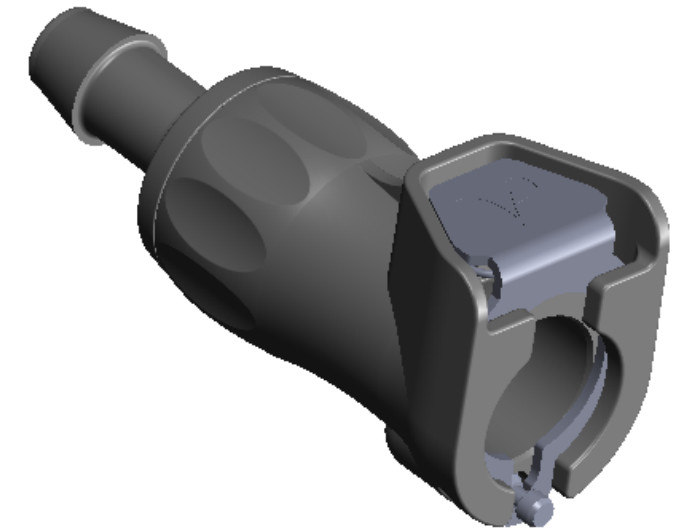

NOTES: FOR MORE DETAILS SEE YOUR V.P. SERVICE REP.

REVISIONS			
REV.	DESCRIPTION	DATE	APPROVED
A	INITIAL RELEASE	10-27-10	S.N.R

Arbel Agencies LTD.
11 Ba'alei Hamelacha st. Qiryat Bialik P.O.B 1095, ZIP 2751311, ISRAEL
+972(0)48736969 ☎ +972(0)48730708 📠 info@arbel-ltd.com ✉

UNLESS OTHERWISE SPECIFIED DIMENSIONS ARE IN INCHES TOLERANCES ARE:		VALUE PLASTICS, INC						
FRACTIONS	DECIMAL					ANGULAR		
± .XX	± .01	± 1°	PART NUMBER: XQSVF755					
± .XXX	± .005		DESCRIPTION: XQ Series Female Valved Connector, 700 Series Barb, 1/4" (6.4 mm) ID Tubing					
± .XXXX	± .001		SIZE: B	SCALE: NTS	VER: 1017957			
DO NOT SCALE DRAWING		DRAWN BY: Frank.Lombardi	DATE: 11/2/2010	DWG. NO. 1017957	REV A			
NEW PRODUCT DEVELOPMENT MGR: R. Narayanan		© 2009 VALUE PLASTICS, INC			SHEET: 1 OF 1			

FOR REFERENCE ONLY