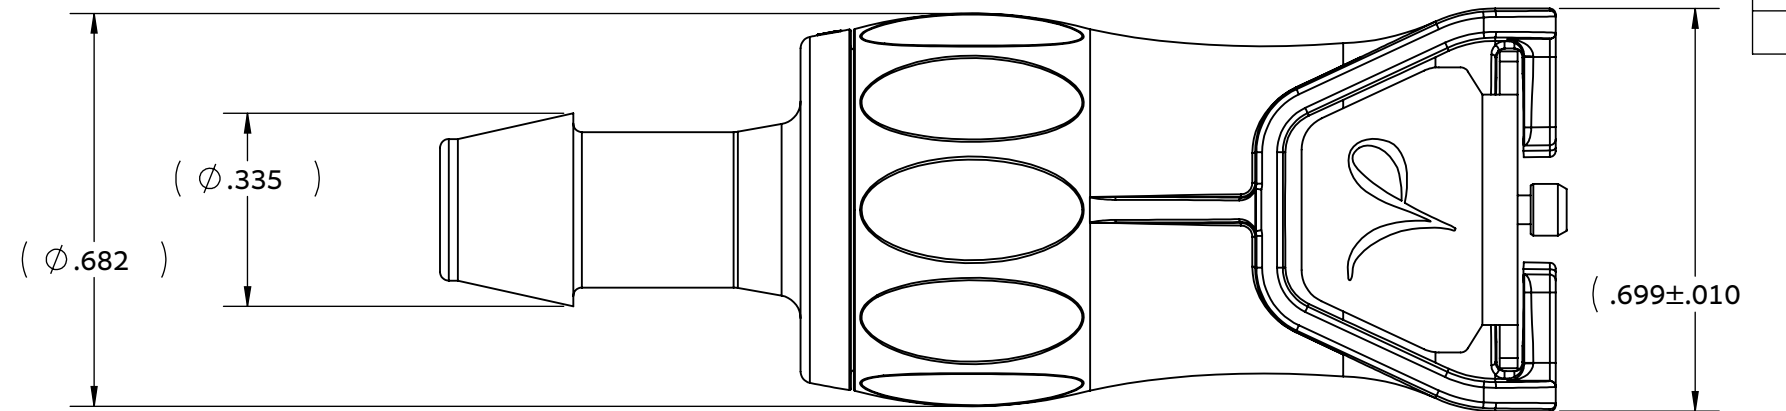

NOTES: FOR MORE DETAILS SEE YOUR V.P. SERVICE REP.

REVISIONS			
REV.	DESCRIPTION	DATE	APPROVED
A	INITIAL RELEASE	10-27-10	S.N.R

Arbel Agencies LTD.
11 Ba'alei Hamelacha st. Qiryat Bialik P.O.B 1095, ZIP 2751311, ISRAEL
+972(0)48736969 ☎ +972(0)48730708 📠 info@arbel-ltd.com ✉

UNLESS OTHERWISE SPECIFIED DIMENSIONS ARE IN INCHES TOLERANCES ARE:		VALUE PLASTICS, INC						
FRACTIONS	DECIMAL					ANGULAR		
± .XX	± .01	± 1°	PART NUMBER: XQSVF755					
± .XXX	± .005		DESCRIPTION: XQ Series Female Valved Connector, 700 Series Barb, 1/4" (6.4 mm) ID Tubing					
± .XXXX	± .001		SIZE: B	SCALE: NTS	VER: 1017957			
DO NOT SCALE DRAWING		DRAWN BY: Frank.Lombardi	DATE: 11/2/2010	DWG. NO. 1017957	REV A			
NEW PRODUCT DEVELOPMENT MGR: R. Narayanan		© 2009 VALUE PLASTICS, INC			SHEET: 1 OF 1			

FOR REFERENCE ONLY