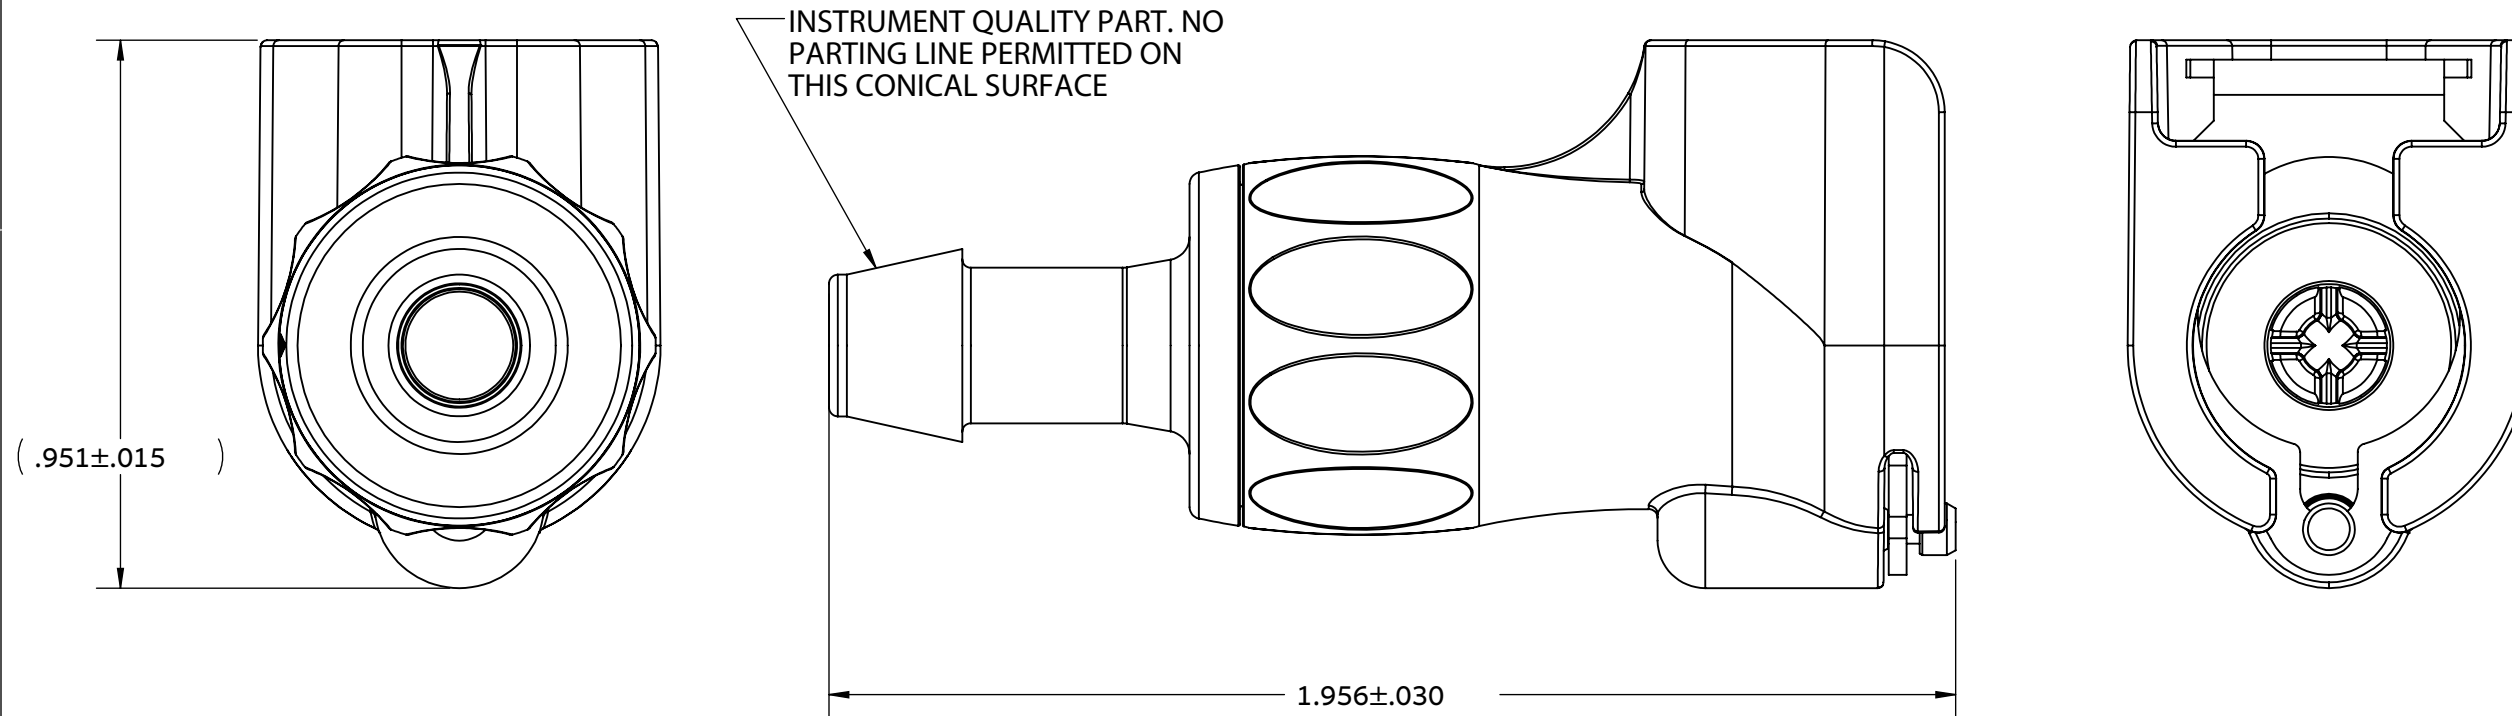

NOTES: FOR MORE DETAILS SEE YOUR V.P. SERVICE REP.

REVISIONS			
REV.	DESCRIPTION	DATE	APPROVED
A	INITIAL RELEASE	10-27-10	S.N.R

Arbel Agencies LTD.
11 Ba'alei Hamelacha st. Qiryat Bialik P.O.B 1095, ZIP 2751311, ISRAEL
+972(0)48736969 ☎ +972(0)48730708 📠 info@arbel-ltd.com ✉

UNLESS OTHERWISE SPECIFIED DIMENSIONS ARE IN INCHES TOLERANCES ARE:		VALUE PLASTICS, INC						
FRACTIONS	DECIMAL					ANGULAR		
± .XX	± .01	± 1°	PART NUMBER: XQSVF755					
± .XXX	± .005		DESCRIPTION: XQ Series Female Valved Connector, 700 Series Barb, 1/4" (6.4 mm) ID Tubing					
± .XXXX	± .001		SIZE: B	SCALE: NTS	VER: 1017957			
DO NOT SCALE DRAWING		DRAWN BY: Frank.Lombardi	DATE: 11/2/2010	DWG. NO. 1017957	REV A			
NEW PRODUCT DEVELOPMENT MGR: R. Narayanan		© 2009 VALUE PLASTICS, INC			SHEET: 1 OF 1			

FOR REFERENCE ONLY