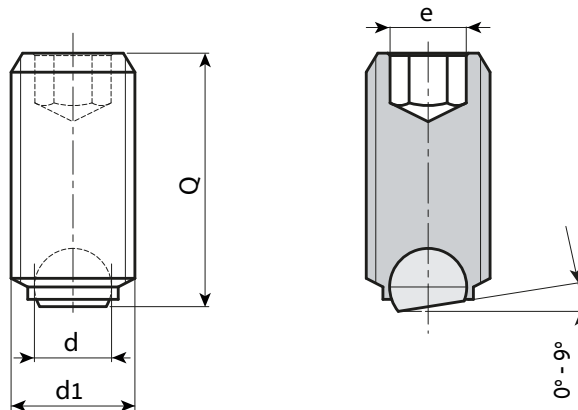

W853

THREADED STEEL GRUB SCREW WITH HEAGON SOCKET END AND FLATTENED PLASTIC BALL POINT

Materials:

Quenched steel grub screw body with strength class 10.9.

Surface finish:

Smooth.

Colour:

Nose pin:

Red.

Grub screw body:

Black-oxide treated.

Ball:

Flattened plastic ball (POM - Delrin). Optimal angle adjustment between 0° and 9°. The ball is not fixed, it can rotate.

Special requests:

- None.

Stock availability as % (🛒)
90% (●) - 40% (●) - 5% (●)

art.	d1 _{6g}	e	d	Q	g
W853.SBM04X..	M4	2	2.5	06-08-10-12-16	0,5-0,5-0,5-0,7-1
W853.SBM05X..	M5	2.5	3	07,5-09,5-11,5-15,5-19,5-24,5	1-1-1,5-1,5-2,5-3
W853.SBM06X..	M6	3	4	10-12-16-20-25	1,5-1,8-2,5-3-4
W853.SBM08X..	M8	4	5.5	10-12-16-20-25-30	2,5-3,5-4-5-7,5-9