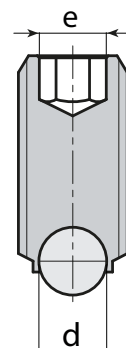

W848

THREADED STEEL GRUB SCREW WITH HEAGON SOCKET END AND PLASTIC BALL POINT

Materials:

W848:

Steel grub screw body with strength class 10.9.

W848CIN:

Stainless steel grub screw body (Aisi 303).

Surface finish:

Special requests:

- None.

Version W848: black-oxide treated steel

Stock availability as % (🛒)
90% (●) - 40% (●) - 5% (●)

| art. | d1 _{6g} | e | d | Q | g |
|---------------|------------------|-----|-----|-------------------|-----------------|
| W848.SBM04X.. | M4 | 2 | 2.5 | 6-8-10-12-16 | 1-1-1-1-1 |
| W848.SBM05X.. | M5 | 2.5 | 3 | 8-10-16-20-25 | 1-1-1,7-2-2,9 |
| W848.SBM06X.. | M6 | 3 | 4 | 11-13-17-21-26 | 1,3-1,8-2,4-3-4 |
| W848.SBM08X.. | M8 | 4 | 5.5 | 11-13-17-21-26-31 | 3-3-4-5-7-9 |
| W848.SBM10X.. | M10 | 5 | 7 | 14-18-22-27-37 | 5-6-9-11-16 |
| W848.SBM12X.. | M12 | 6 | 8.5 | 18-22-32-42 | 10-11-18-22 |

Enter the selected grub screw length in place of the two dots . . in the item code.

Version W848 CIN - stainless steel (Aisi 303).

| art. | d1 _{6g} | e | d | Q | g |
|------------------|------------------|-----|-----|-------------------|-----------------|
| W848.INM04X..CIN | M4 | 2 | 2.5 | 8-10-12-16 | 1-1-1-1-1 |
| W848.INM05X..CIN | M5 | 2.5 | 3 | 8-10-16-20-25 | 1-1-1,7-2-2,9 |
| W848.INM06X..CIN | M6 | 3 | 4 | 11-13-17-21-26 | 1,3-1,8-2,4-3-4 |
| W848.INM08X..CIN | M8 | 4 | 5.5 | 11-13-17-21-26-31 | 3-3-4-5-7-9 |