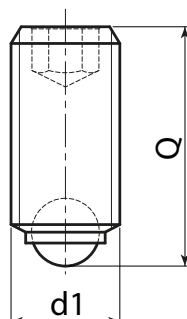

Special requests:

- None.

Version W848: black-oxide treated steel

Stock availability as % (🛒)
90% (●) - 40% (●) - 5% (●)

| art. | d1 _{6g} | e | d | Q | g |
|---------------|------------------|-----|-----|-------------------|-----------------|
| W848.SBM04X.. | M4 | 2 | 2.5 | 6-8-10-12-16 | 1-1-1-1-1 |
| W848.SBM05X.. | M5 | 2.5 | 3 | 8-10-16-20-25 | 1-1-1,7-2-2,9 |
| W848.SBM06X.. | M6 | 3 | 4 | 11-13-17-21-26 | 1,3-1,8-2,4-3-4 |
| W848.SBM08X.. | M8 | 4 | 5.5 | 11-13-17-21-26-31 | 3-3-4-5-7-9 |
| W848.SBM10X.. | M10 | 5 | 7 | 14-18-22-27-37 | 5-6-9-11-16 |
| W848.SBM12X.. | M12 | 6 | 8.5 | 18-22-32-42 | 10-11-18-22 |

Enter the selected grub screw length in place of the two dots . . in the item code.

Version W848 CIN - stainless steel (Aisi 303).

| art. | d1 _{6g} | e | d | Q | g |
|------------------|------------------|-----|-----|-------------------|-----------------|
| W848.INM04X..CIN | M4 | 2 | 2.5 | 8-10-12-16 | 1-1-1-1-1 |
| W848.INM05X..CIN | M5 | 2.5 | 3 | 8-10-16-20-25 | 1-1-1,7-2-2,9 |
| W848.INM06X..CIN | M6 | 3 | 4 | 11-13-17-21-26 | 1,3-1,8-2,4-3-4 |
| W848.INM08X..CIN | M8 | 4 | 5.5 | 11-13-17-21-26-31 | 3-3-4-5-7-9 |