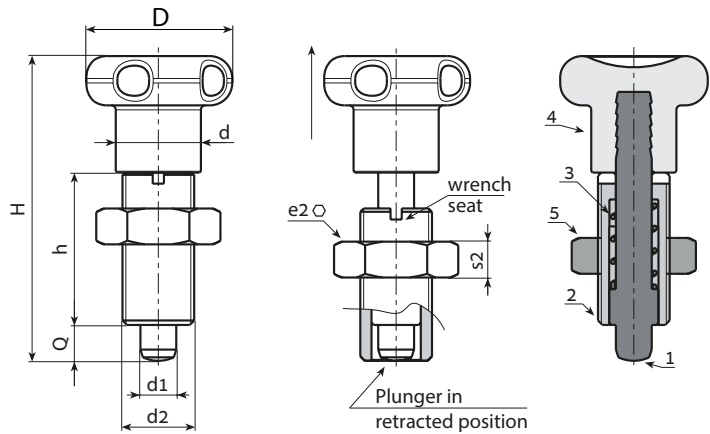

W805:

- (2) Threaded high-resistance steel body with seat for key.
- (1) Hardened high resistance steel plunger pin.
- (5) Threaded steel lock nut (UNI 5589).

W805CIN:

- (2) Threaded stainless steel body (Aisi 303), with seat for key.
- (1) Stainless steel plunger pin (Aisi 303).
- (5) Threaded stainless steel lock nut (Aisi 304) (UNI 5589).

Locking key:

Upon request the locking key with article code W807 is available.

ATTENTION:

- > We recommend an H7 tolerance for the plunger stem bore.
- > The nut is supplied assembled.

Special Requests:

- On request and for special quantities the knob can be supplied in the colours indicated in the table [page].
- Upon request locking keys are available.
- On request the nut can be supplied disassembled.

Stock availability as % (🛒)
90% (●) - 40% (●) - 5% (●)

Version W805 - black-oxide treated steel

🛒	Art.	D	H	h	d2	d	e2	s2	d1 -0,02 -0,04	Q	📦	Key
●	W805.Q0501	22	45	22	M10x1	12	17	6	5	5	23	W807.05
●	W805.Q0601	27	54	26	M12x1,5	14	19	7	6	6	38	W807.06
●	W805.Q0801	33	68	34	M16x1,5	19	24	8	8	8	82	W807.08
●	W805.Q1001	33	79	43	M20x1,5	19	30	9	10	10	133	W807.10

Version W805 CIN - stainless steel (Aisi 303)

INOX

🛒	Art.	D	H	h	d2	d	e2	s2	d1 -0,02 -0,04	Q	📦	Key
●	W805.I0501CIN	22	45	22	M10x1	12	17	6	5	5	23	W807.05
●	W805.I0601CIN	27	54	26	M12x1,5	14	19	7	6	6	38	W807.06
●	W805.I0801CIN	33	68	34	M16x1,5	19	24	8	8	8	82	W807.08
●	W805.I1001CIN	33	79	43	M20x1,5	19	30	9	10	10	133	W807.10