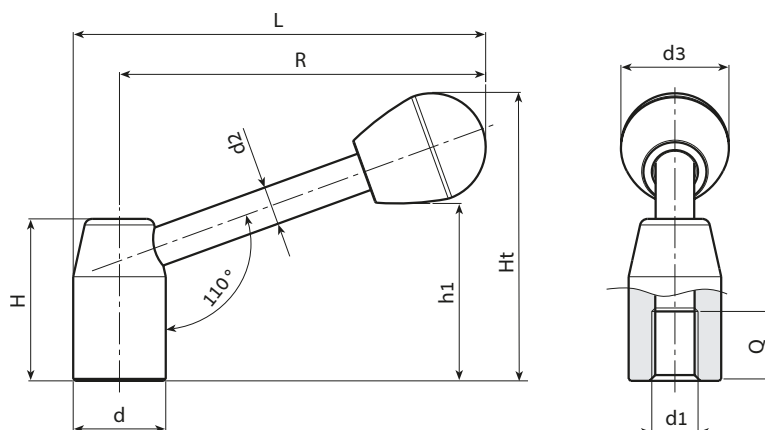

Handgrip fixing method:

Push-fit, removable.

Hole:

Female threaded hole machined from solid metal (thread tolerance 6H).

Fixing method:

For fixing systems, or execution of keyways or square holes, please refer to the technical notes attached to the catalogue.

Version W500 - nickel-plated steel

Stock availability as % (🛒)
90% (●) - 40% (●) - 5% (●)

🛒	art.	d	R	L	H	Ht	h1	d2	d3	d1 _{6H}	Q	g
●	W500070.SM0801H	20	67	77	34	57	34	8	22	M8	15	89
●	W500080.SM1001H	22	76	87	38	63	40	8	22	M10	15	111
●	W500095.SM1201H	24	91	102	42	73	45	10	28	M12	18	160
●	W500110.SM1201H	28	105	119	48	82	54	12	28	M12	18	280
●	W500125.SM1601H	32	120	135	52	92	59	12	32	M16	22	340
●	W500140.SM1601H	36	135	152	58	101	68	14	32	M16	23	513
●	W500150.SM2001H	40	144	164	64	110	72	16	37	M20	25	687
●	W500170.SM2001H	45	162	184	70	121	83	16	37	M20	28	890