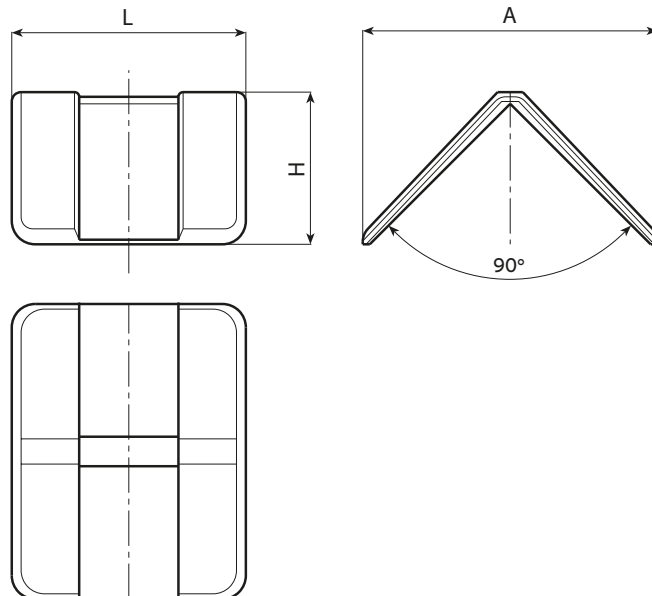

T815

CORNER PROTECTOR

Materials:
Polyethylene.

Surface finish:
Satin.

Colour:
Black (RAL 9011).

Special requests:
• None.

Stock availability as % (🛒)
90% (●) - 40% (●) - 5% (●)

art.	L	A	H	g
T815.T01	60	49	32	10