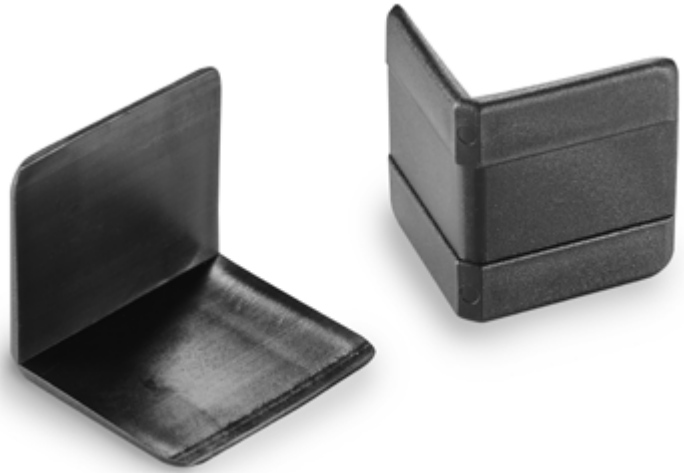

T815

CORNER PROTECTOR

Materials:
Polyethylene.

Surface finish:
Satin.

Colour:
Black (RAL 9011).

Special requests:
• None.

Stock availability as % (🛒)
90% (●) - 40% (●) - 5% (●)

art.	L	A	H	g
T815.T01	60	49	32	10