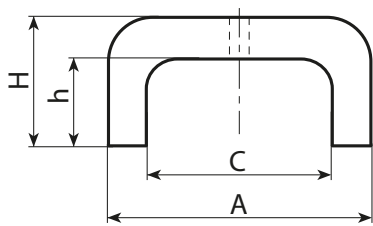

## PAINTED RED ONE-PIECE AlNiCo BRIDGE MAGNET

**Materials:**

One-piece aluminium-nickel-cobalt bridge magnet (AlNiCo).

**Surface finish:**

Painted.

**Colour:**

Red.

**Special requests:**

- The magnet can be supplied, upon request, unpainted with resistance to heat up to 400°C.

A = 22÷45

A = 57÷79

Stock availability as % (🛒)  
90% (🟢) - 40% (🟡) - 5% (🔴)

| 🛒 | art.           | A    | B    | H  | C    | F    | h  | d1  | g     | F1 (N) |
|---|----------------|------|------|----|------|------|----|-----|-------|--------|
| 🟢 | T424022.D7.016 | 22   | 25   | 17 | 8    | -    | 9  | 7,0 | 64    | 30     |
| 🟢 | T424030.D5.016 | 30   | 20   | 20 | 15   | -    | 11 | 5,0 | 70    | 45     |
| 🟢 | T424039.D4.716 | 39   | 25   | 25 | 19   | -    | 14 | 4,7 | 140   | 90     |
| 🟢 | T424045.D5.216 | 45   | 30   | 30 | 22   | -    | 17 | 5,2 | 209   | 120    |
| 🟢 | T424057.D8.016 | 57   | 44,5 | 35 | 27,8 | 35   | 23 | 8,0 | 500   | 180    |
| 🟢 | T424070.D8.016 | 70   | 57   | 41 | 35   | 41   | 25 | 8,0 | 905   | 320    |
| 🟢 | T424078.D9.516 | 79,6 | 82   | 54 | 38,5 | 47,6 | 36 | 9,5 | 1.570 | 470    |