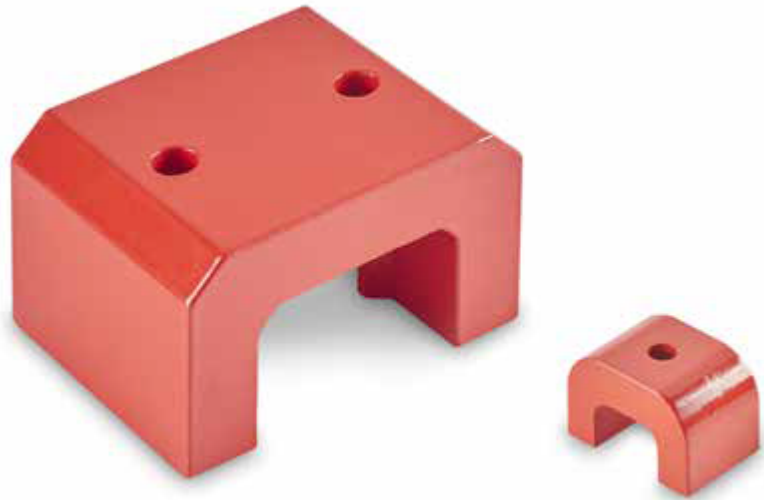

## PAINTED RED ONE-PIECE AlNiCo BRIDGE MAGNET

**Materials:**

One-piece aluminium-nickel-cobalt bridge magnet (AlNiCo).

**Surface finish:**

Painted.

**Colour:**

Red.

**Special requests:**

- The magnet can be supplied, upon request, unpainted with resistance to heat up to 400°C.

A = 22÷45

A = 57÷79

Stock availability as % (🛒)  
90% (🟢) - 40% (🟡) - 5% (🔴)

| 🛒 | art.           | A    | B    | H  | C    | F    | h  | d1  | g     | F1 (N) |
|---|----------------|------|------|----|------|------|----|-----|-------|--------|
| 🟢 | T424022.D7.016 | 22   | 25   | 17 | 8    | -    | 9  | 7,0 | 64    | 30     |
| 🟢 | T424030.D5.016 | 30   | 20   | 20 | 15   | -    | 11 | 5,0 | 70    | 45     |
| 🟢 | T424039.D4.716 | 39   | 25   | 25 | 19   | -    | 14 | 4,7 | 140   | 90     |
| 🟢 | T424045.D5.216 | 45   | 30   | 30 | 22   | -    | 17 | 5,2 | 209   | 120    |
| 🟢 | T424057.D8.016 | 57   | 44,5 | 35 | 27,8 | 35   | 23 | 8,0 | 500   | 180    |
| 🟢 | T424070.D8.016 | 70   | 57   | 41 | 35   | 41   | 25 | 8,0 | 905   | 320    |
| 🟢 | T424078.D9.516 | 79,6 | 82   | 54 | 38,5 | 47,6 | 36 | 9,5 | 1.570 | 470    |