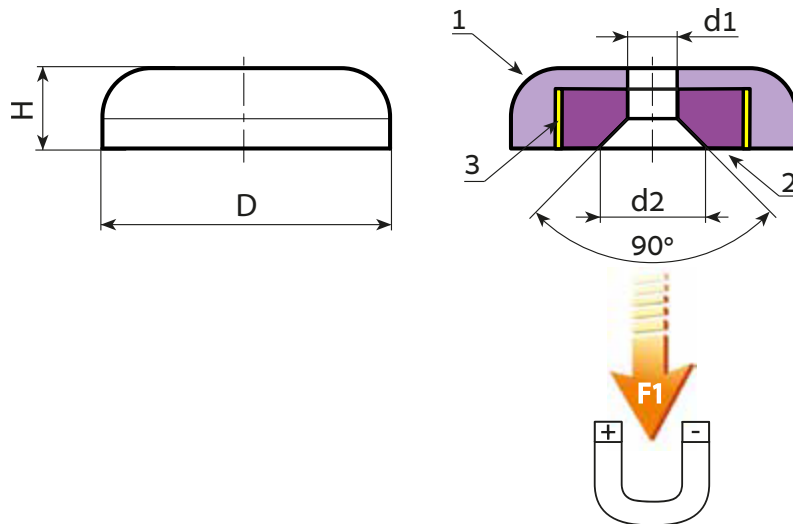

T423

AINiCo FLAT ROUND DISC MAGNET WITH PAINTED STEEL SHELL AND SMOOTH THROUGH BORE

Materials:

- (1) Standard steel shell.
- (2) Flat aluminium-nickel-cobalt magnet (AINiCo).
- (3) Brass spacer.

Surface finish:

Painted.

Colour:

Red.

Special requests:

- Upon request and for special quantities the steel shell can be supplied galvanised.

Stock availability as % (🛒)
90% (●) - 40% (●) - 5% (●)

🛒	art.	D ±1	H ±0,5	d2	d1	g	F1 (N)
●	T423019.SD03.716	19,1	7,5	8,7	3,7	17	30
●	T423028.SD04.816	28,6	8,5	10,5	4,8	43	40
●	T423038.SD04.816	38,1	10,4	10,5	4,8	82	80