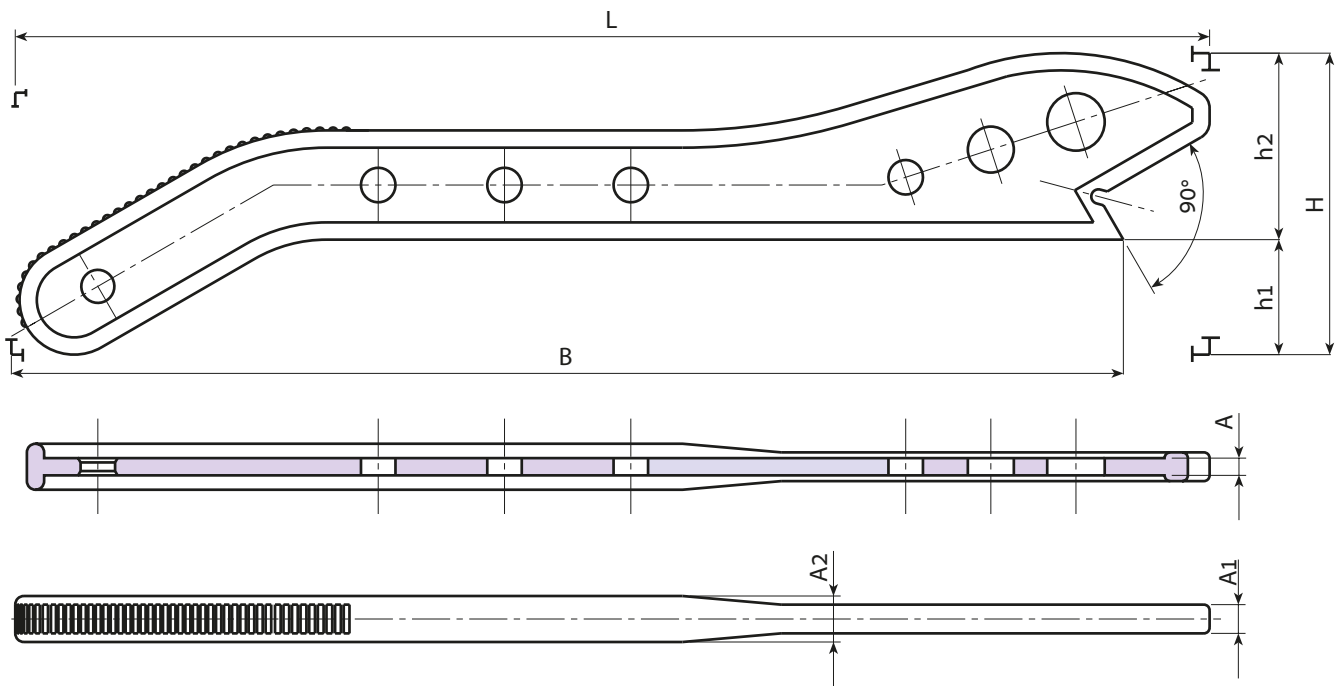

T252

SAFETY PUSH STICK FOR WOOD (ACCESSORY FOR T556)

Materials:

Reinforced polyamide.
Resistant to oils and greases.

Surface finish:

Satin.

Colour:

Black (RAL 9011 code 01).
Orange (RAL 2004 code 02).
Orange (RAL 2011 code 03).
Yellow (RAL 1007 code 09).

Special requests:

- None.

Product compliant with standard UNI EN 19085-5:2017.

Stock availability as % (🛒)
90% (●) - 40% (●) - 5% (●)

🛒	art.	L	B	H	h1	h2	A	A1	A2	g
●	T252420.T01	415	386	105	40	65	6	10	16	160
●	T252420.T02	415	386	105	40	65	6	10	16	160
●	T252420.T03	415	386	105	40	65	6	10	16	160
●	T252420.T09	415	386	105	40	65	6	10	16	160

Arbel Agencies LTD.
11 Ba'alei Hamelacha st. Qiryat Bialik P.O.B 1095, ZIP 2751311, ISRAEL
+972(0)48736969 ☎ +972(0)48730708 📠 info@arbel-ltd.com 🌐 www.arbel-ltd.com 🌐