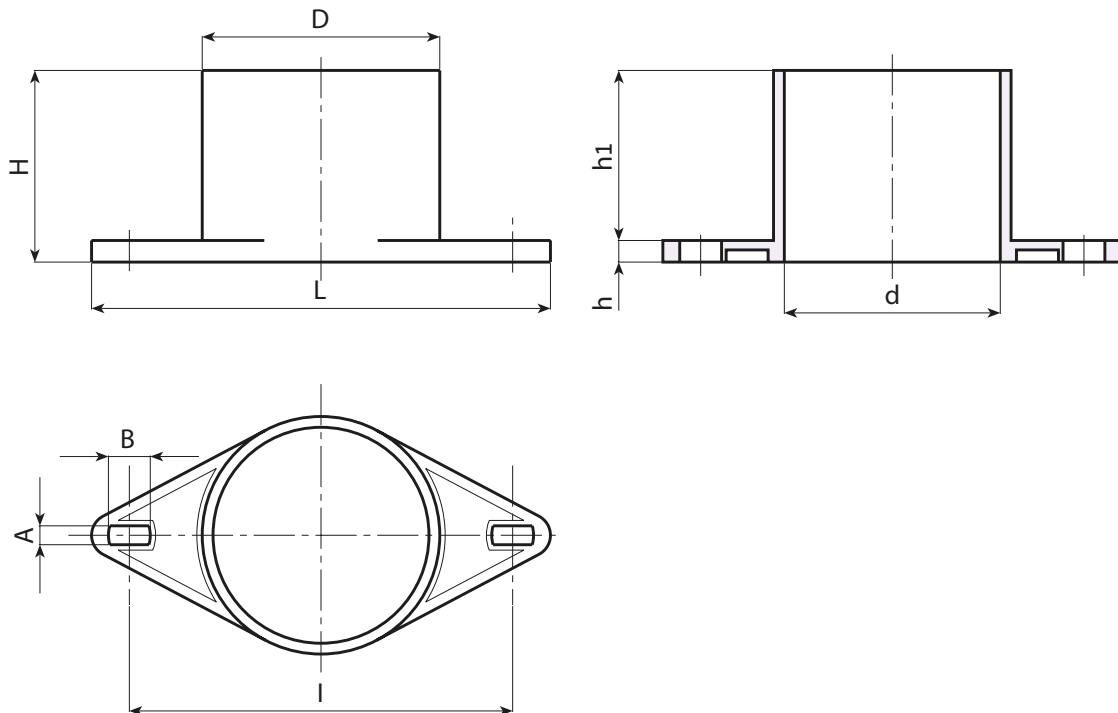

R555

SPINDLE GUARD WITHOUT SIDE HOLES

Materials:
Impact resistant polystyrene.

Surface finish:
Smooth.

Colour:
Black (RAL 9011).

Special requests:
• None.

Stock availability as % (🛒)
90% (●) - 40% (●) - 5% (●)