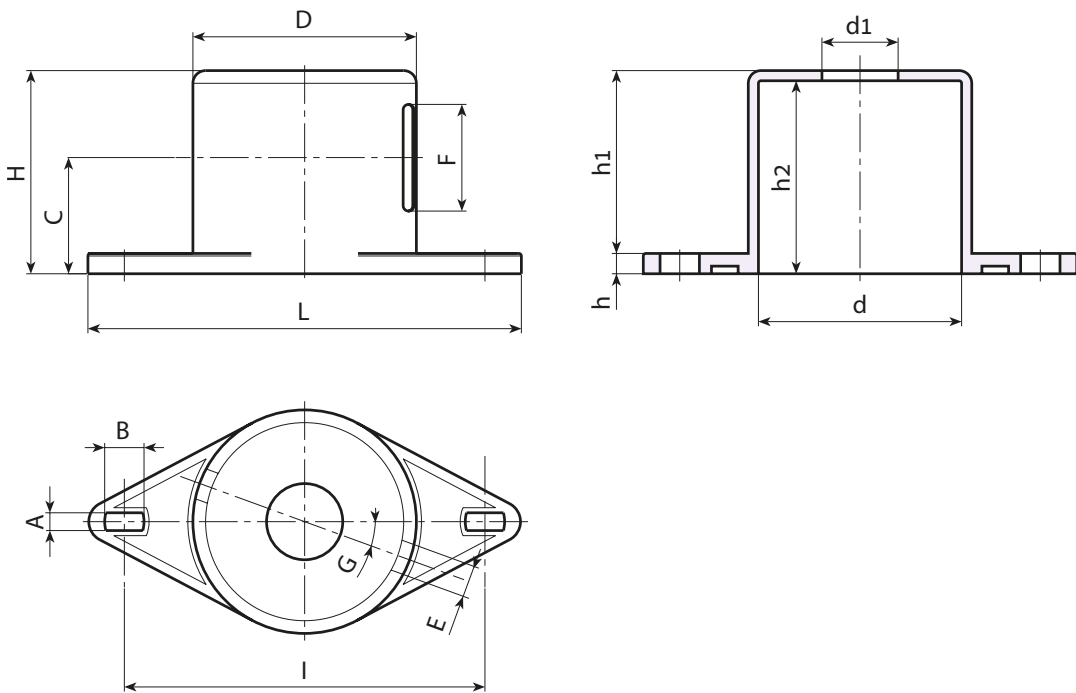

R554

WESCOT SPINDLE GUARD

Materials:

Impact resistant polystyrene.

Surface finish:

Smooth.

Colour:

Black (RAL 9011).

Special requests:

- None.

Stock availability as % (🛒)
90% (●) - 40% (●) - 5% (●)

Art.	H	D	d	L	I	A	B	E	F	G	C	h	h1	h2	d1	🛒
● R554170.T01	80	88	79,6	170	142	7	15	12.5	42	20	46	8	72	75,6	30	120