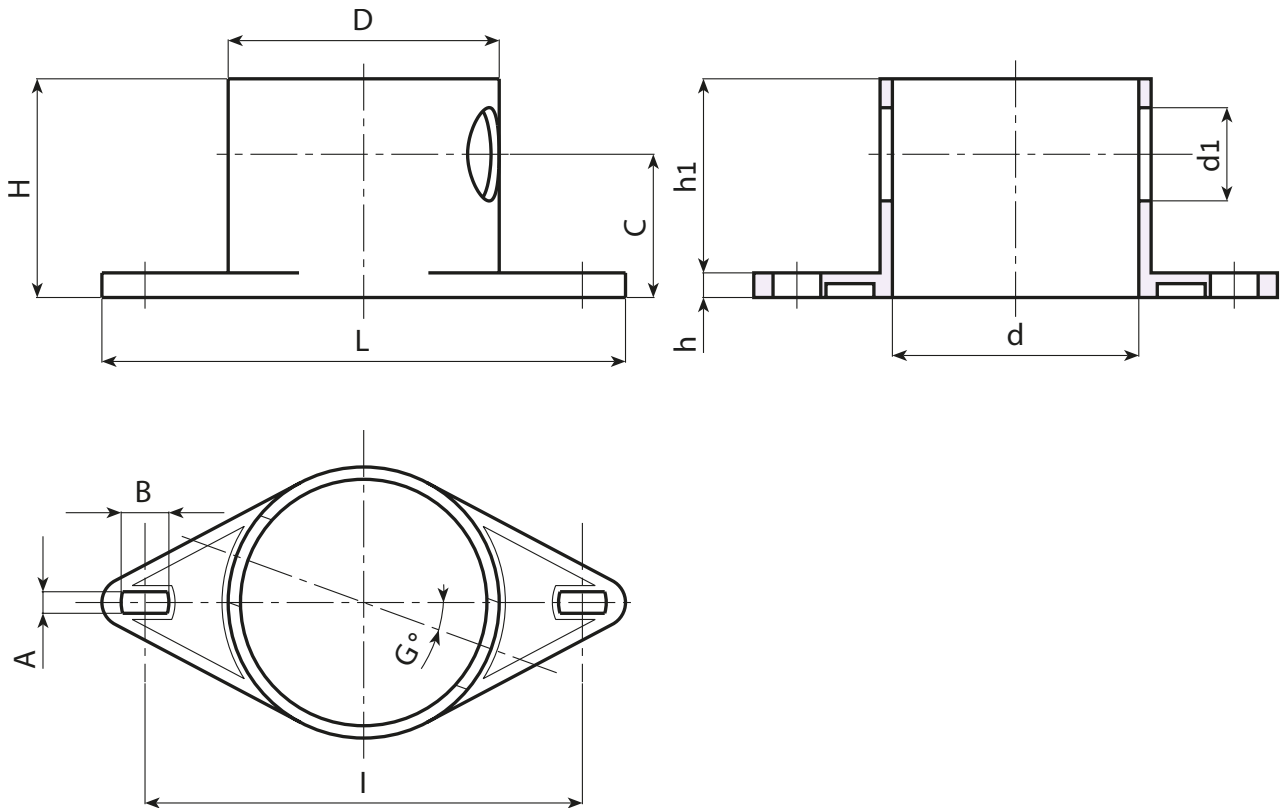

R552

SPINDLE GUARD

+135°
-30°

PA6
+G.F.

UL94
HB

RoHS
COMPLIANT

Materials:
Reinforced polyamide.
Resistant to oils and greases.

Surface finish:
Smooth.

Colour:
Black (RAL 9011).

Special requests:
• None.

Stock availability as % (🛒)
90% (●) - 40% (●) - 5% (●)

Art.	H	D	d	L	l	A	B	G	c	h	h1	d1	g
R552170.T01	71	88	80	170	142	7	15	20	46.5	8	63	30	104