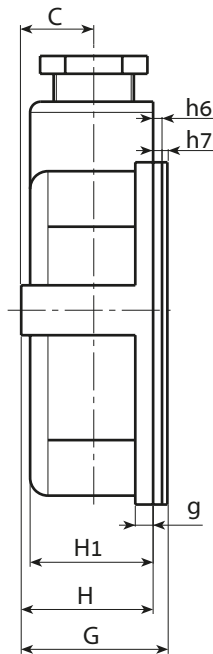

R535

TERMINAL BLOCK COVER WITH MOUNTING PLATE AND GASKET AND CABLE ENTRY PG16

Materials:

(1-2-4) Impact resistant, self-extinguishing Polystyrene.
(3-5) Thermoplastic rubber 75 shore.

Surface finish:

Smooth.

Colour:

Black (RAL 9011).

Special requests:

- None.

Compatible accessories:

4 way terminal block article R530 [page 569].
5 way terminal block article R534 [page 571].

Stock availability as % (🛒)
90% (●) -40% (●) -5% (●)

art.	A	B	C	E	F	G	H	H1	I	L	M	N	O			
● R535114.P01	114	114	20,5	27	53,5	41,5	37	35	75	18	35,5	42	75			
	d1	d2	d3	d4	d5	d6	g	h	h1	h2	h3	h4	h5	h6	h7	🛒
	PG16	7,5	17,5	9	25	16	5	86	96	5	32,5	25	5	2,5	4	115