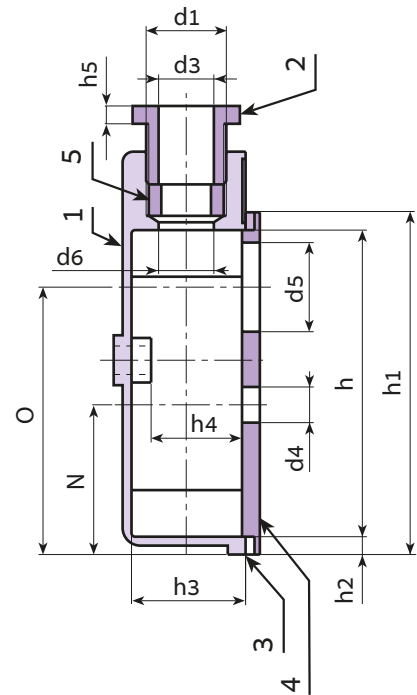

R535

TERMINAL BLOCK COVER WITH MOUNTING PLATE AND GASKET AND CABLE ENTRY PG16

Materials:

(1-2-4) Impact resistant, self-extinguishing Polystyrene.
(3-5) Thermoplastic rubber 75 shore.

Surface finish:

Smooth.

Colour:

Black (RAL 9011).

Special requests:

- None.

Compatible accessories:

4 way terminal block article R530 [page 569].
5 way terminal block article R534 [page 571].

Stock availability as % (🛒)
90% (●) -40% (●) -5% (●)

art.	A	B	C	E	F	G	H	H1	I	L	M	N	O			
● R535114.P01	114	114	20,5	27	53,5	41,5	37	35	75	18	35,5	42	75			
	d1	d2	d3	d4	d5	d6	g	h	h1	h2	h3	h4	h5	h6	h7	🛒
	PG16	7,5	17,5	9	25	16	5	86	96	5	32,5	25	5	2,5	4	115