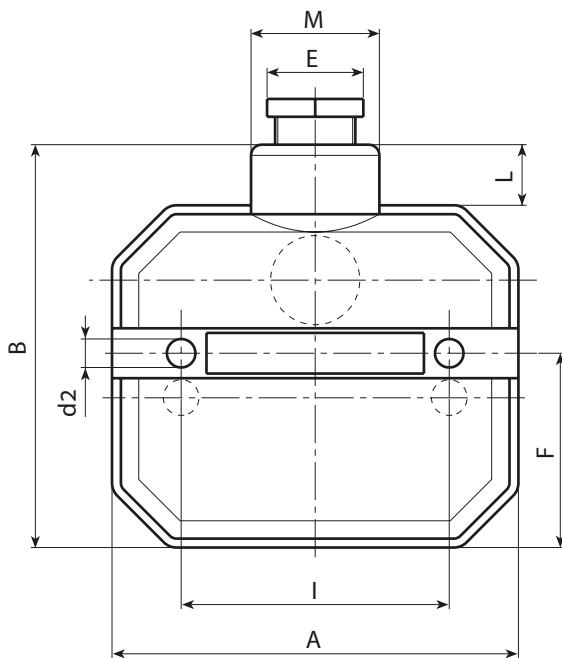

R535

TERMINAL BLOCK COVER WITH MOUNTING PLATE AND GASKET AND CABLE ENTRY PG16

Materials:

(1-2-4) Impact resistant, self-extinguishing Polystyrene.
(3-5) Thermoplastic rubber 75 shore.

Surface finish:

Smooth.

Colour:

Black (RAL 9011).

Special requests:

- None.

Compatible accessories:

4 way terminal block article R530 [page 569].
5 way terminal block article R534 [page 571].

Stock availability as % (🛒)
90% (●) -40% (●) -5% (●)

art.	A	B	C	E	F	G	H	H1	I	L	M	N	O			
● R535114.P01	114	114	20,5	27	53,5	41,5	37	35	75	18	35,5	42	75			
	d1	d2	d3	d4	d5	d6	g	h	h1	h2	h3	h4	h5	h6	h7	🛒
	PG16	7,5	17,5	9	25	16	5	86	96	5	32,5	25	5	2,5	4	115