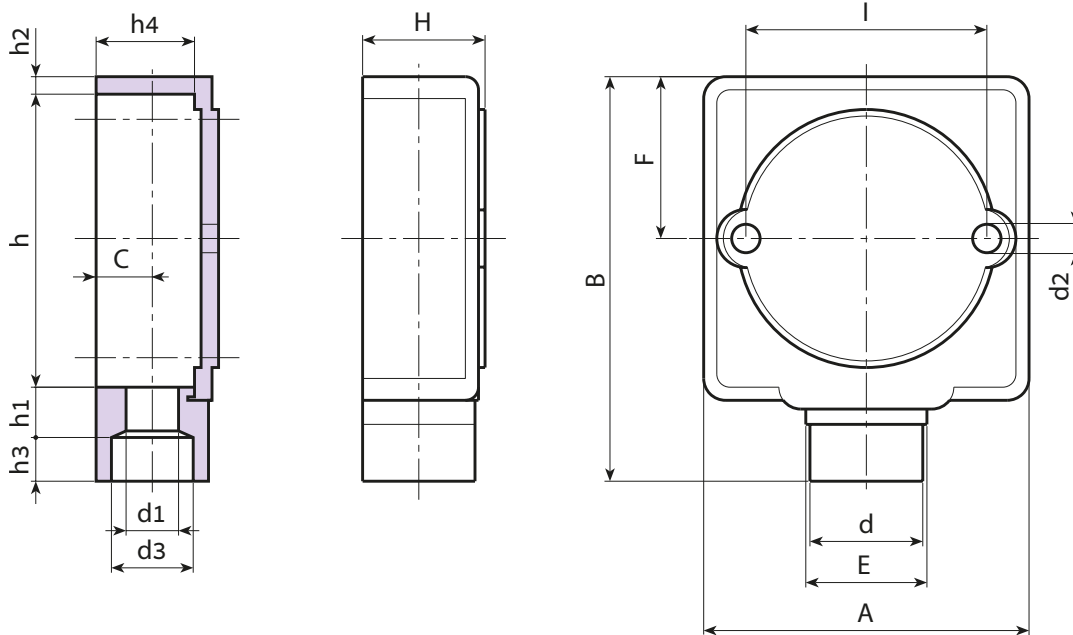

R533

SMALL TERMINAL BLOCK COVER WITH CABLE ENTRY

Materials:

Impact resistant, self-extinguishing Polystyrene.

Surface finish:

Smooth.

Colour:

Black (RAL 9011).

Special requests:

- None.

Compatible accessories:

Terminal block article R532 [page 573].

Stock availability as % (🛒)
90% (●) - 40% (●) - 5% (●)

Art.	A	B	H	I	C	E	F	d	d1	d2	d3	h	h1	h2	h3	h4	🛒
● R53376.P01	75	92	29	53	13	28	37,5	26	12	6.5	19	67	11.5	4	10	23	57