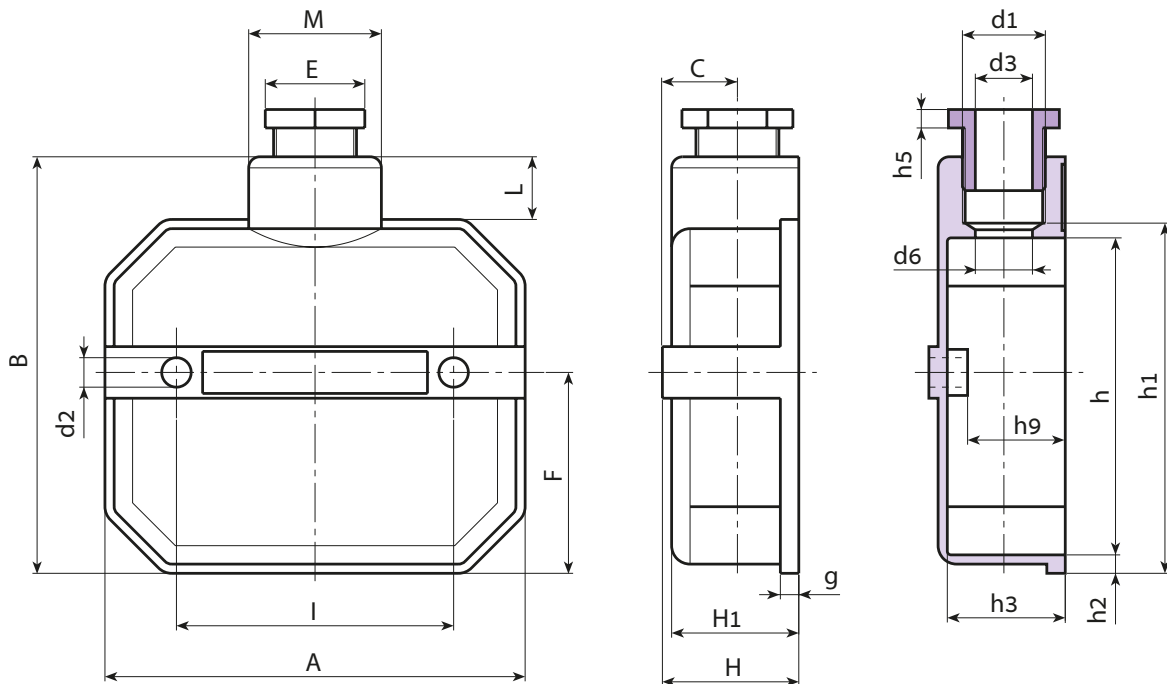

R531

TERMINAL BLOCK COVER FOR TERMINAL R530

Materials:

Impact resistant, self-extinguishing Polystyrene.

Surface finish:

Smooth.

Colour:

Black (RAL 9011).

Special requests:

- None.

Compatible accessories:

4 way terminal block article R530 [page 569].

Stock availability as % (🛒)
 90% (●) - 40% (●) - 5% (●)

Art.	A	B	C	E	F	H	H1	I	L	M	d1	d2	d3	d6	g	h	h1	h2	h3	h5	h9	g
● R531114PG16.P01	114	114	20,5	27	53,5	37	35	75	18	35,5	PG16	7,5	17,5	16	5	86	96	5	32,5	5	27,5	86