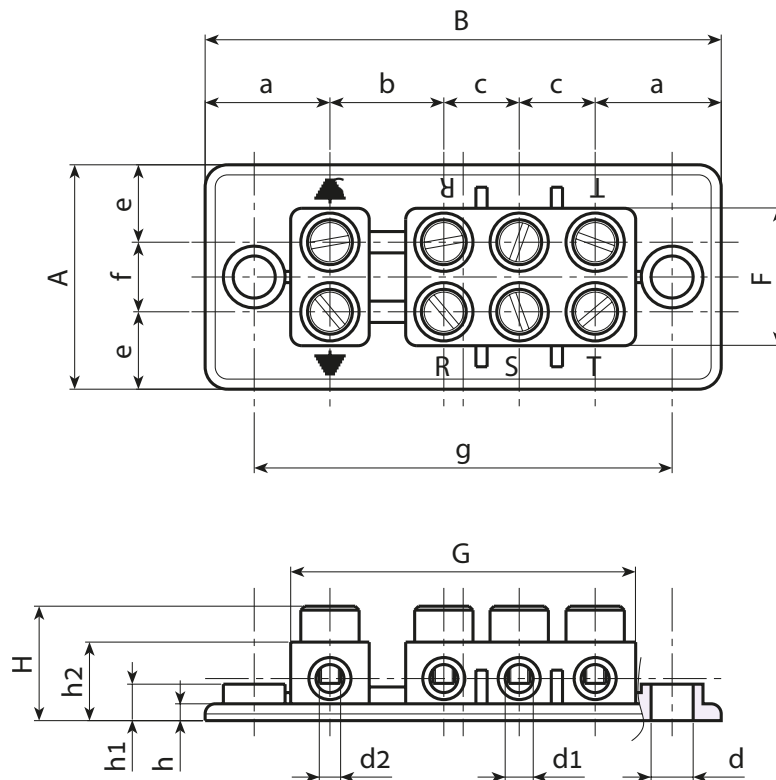

R530

LARGE 4 WAY TERMINAL BLOCK

Materials:

Impact resistant, self-extinguishing Polystyrene.

Surface finish:

Smooth.

Colour:

Black (RAL 9011).

Inserts:

Brass insert with threaded through hole.
Galvanised steel screw M4x10 DIN 84.

Special requests:

- None.

Compatible accessories:

Terminal block cover article R531 [page 570].

Stock availability as % (🛒)
90% (●) - 40% (●) - 5% (●)

Art.	A	B	H	F	G	a	b	c	e	f	g	h	h1	h2	d	d1	d2	g
● R53091.P01	40,5	92,5	21	25	62,5	22	20,5	13,5	14	12,5	75	3,5	7	15,5	7,5	5	M4	70