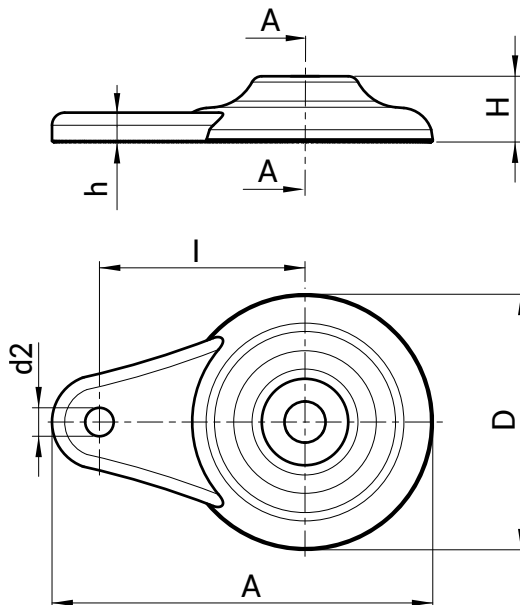

PIE.700080

TEARDROP MOUNTING FOOT BASE WITH LATERAL GROUND FIXING

Materials:

Reinforced polyamide.
Resistant to oils and greases.

Surface finish:

Satin.

Colour:

Black (RAL 9011).

Special requests:

- Upon request and for special quantities the foot can be supplied in Orange (RAL 2004).

Stock availability as % (🛒)
90% (●) - 40% (●) - 5% (●)

🛒	Art.	D	H	h	A	d2	l	R	📦	F1 (N)
●	PIE.700080S125	80	20	9	120	9,5	65	12,4	58	10.000
●	PIE.700080S15	80	20	9	120	9,5	65	15	57	13.000
●	PIE.700080S24	80	20	9	120	9,5	65	24	56	25.000