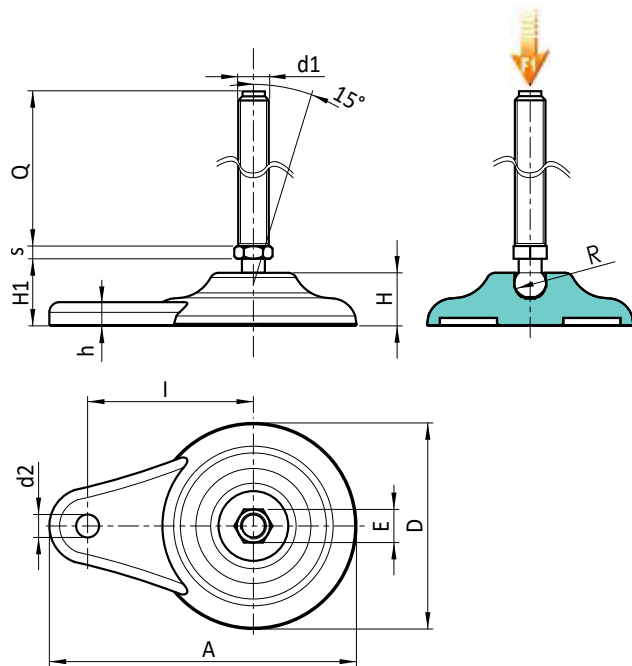

P702

TEARDROP MOUNTING FOOT WITH GROUND FIXING AND STEEL ARTICULATED STEM TYPE A - BALL R15

Materials:

Reinforced polyamide.
Resistant to oils and greases.

Surface finish:

Satin.

Colour:

Black (RAL 9011).

Inserts:

P702:

Galvanised steel threaded and articulated stem (ball R.15) with hexagonal base (thread tolerance 6g).

P702CIN:

Stainless steel threaded and articulated stem (ball R.15) with hexagonal base (Aisi 303) (thread tolerance 6g).

Version P702: Teardrop mounting foot with ground fixing - stem type A (with hexagonal base) and ball R15

Stock availability as % (🛒)
90% (●) - 40% (●) - 5% (●)

Art.	D	H	I	H1	h	A	E	s	d2	R	d1 _{6g}	Q	g	F1 (kN)
P702080.TM12X..01	80	20	65	26	9	120	16	6.5	9	15	M12	50-70-90-110	120-133-148-164	13
P702080.TM14X..01	80	20	65	26	9	120	16	6.5	9	15	M14	50-70-90-110-150	132-152-173-190-224	13
P702080.TM16X..01	80	20	65	26	9	120	16	6.5	9	15	M16	50-70-90-110-130-150-170-190	148-174-200-225-251-276-304-327	13

Version P702CIN: Teardrop mounting foot with ground fixing - stem type A - stainless steel - (with hexagonal base) and ball R15

Art.	D	H	I	H1	h	A	E	s	d2	R	d1 _{6g}	Q	g	F1 (kN)
P702080.TM12X..01CIN	80	20	65	26	9	120	16	6.5	9	15	M12	70-90-110	133-148-164	13
P702080.TM14X..01CIN	80	20	65	26	9	120	16	6.5	9	15	M14	70-110-130	152-190-207	13
P702080.TM16X..01CIN	80	20	65	26	9	120	16	6.5	9	15	M16	50-70-90-110-130-150-170-190	148-174-200-225-251-276-304-327	13