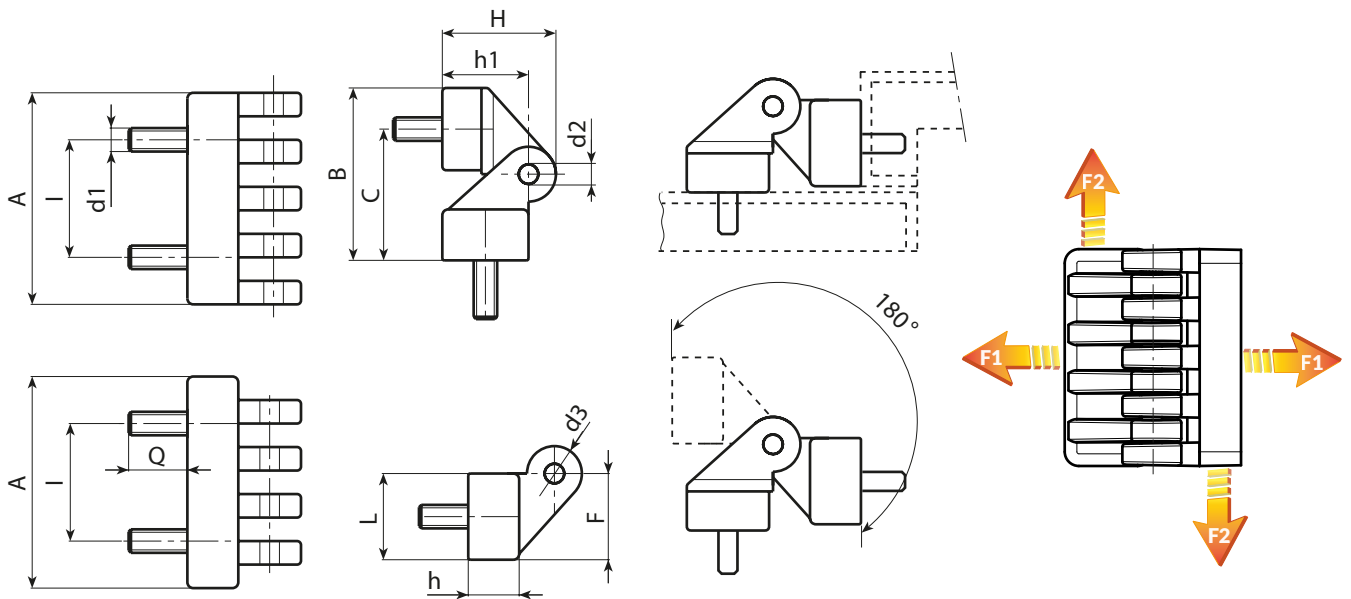

O453

UNIVERSAL HINGE WITH THREADED STUD TO MOUNT ANGULAR DOOR

Materials:

Reinforced polyamide.
Resistant to oils and greases.

Surface finish:

Satin.

Colour:

Black (RAL 9011).

Inserts:

Galvanised steel pin.
Galvanised steel threaded stud (thread tolerance 6g).

Special Requests:

- None.

Stock availability as % (🛒)

90% (●) - 40% (●) - 5% (●)

🛒	art.	I	C	A	B	L	F	h	h1	H	d2	d3	d1 _{6g}	Q	g	F1 (N)	F2 (N)
●	O45330.TM05X1001	15	28	30	36,5	17	17,5	11	19	24,5	4	11	M5	10	38	690	1080
●	O45354.TM06X1501	30	33,8	54	44,5	21,5	22	13	22,5	30	5	15	M6	15	72	295	1670
●	O45378.TM08X2001	42	47	78	62	30	30,5	18,5	31,5	42,5	8	22	M8	20	190	1025	2830