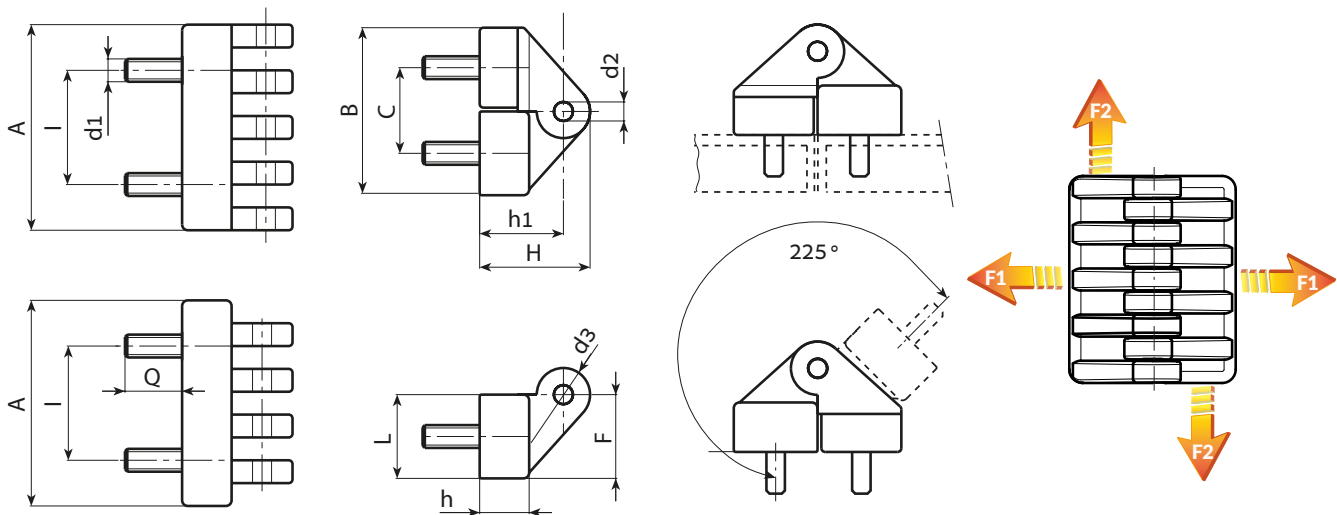

O451

UNIVERSAL HINGE WITH THREADED STUD TO MOUNT STRAIGHT DOOR

Materials:

Reinforced polyamide.
Resistant to oils and greases.

Surface finish:

Satin.

Colour:

Black (RAL 9011).

Inserts:

Galvanised steel pin.
Galvanised steel threaded stud (thread tolerance 6g).

Special Requests:

- None.

Stock availability as % (🛒)
90% (●) - 40% (●) - 5% (●)

🛒	art.	I	C	A	B	L	F	h	h1	H	d2	d3	d1_{6g}	Q	g	F1 (N)	F2 (N)
●	O45130.TM05X1001	15	18	30	35	17	18,5	11	19	24,5	4	11	M5	10	38	690	1080
●	O45154.TM06X1501	30	22,5	54	44	21,5	22	13	22,5	30	5	15	M6	15	72	295	1670
●	O45178.TM08X2001	42	31	78	61	30	30,5	18,5	31,5	42,5	8	22	M8	20	190	1025	2830

Arbel Agencies LTD.

11 Ba'alei Hamelacha st. Qiryat Bialik P.O.B 1095, ZIP 2751311, ISRAEL
+972(0)48736969 ☎ +972(0)48730708 📠 info@arbel-ltd.com 📧 www.arbel-ltd.com 🌐