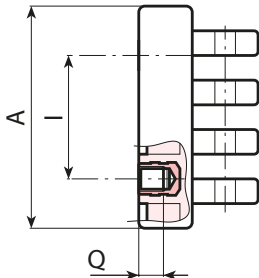

O450

UNIVERSAL HINGE WITH THREADED INSERT TO MOUNT STRAIGHT DOOR

Materials:

Reinforced polyamide.
Resistant to oils and greases.

Surface finish:

Satin.

Colour:

Black (RAL 9011).

Inserts:

Galvanised steel pin.
Brass insert with female threaded hole (thread tolerance 6H).
(* Galvanised steel insert with female threaded hole (thread tolerance 6H).

Special Requests:

- None.

Stock availability as % (🛒)
90% (●) - 40% (●) - 5% (●)

🛒	art.	I	C	A	L	B	F	h	h1	H	d2	d3	d16H	Q	📦	F1 (N)	F2 (N)
●	O45030.TM0501	15	18	30	17	35	17,5	11	19	24,5	4	11	M5	6	26	1180	1130
●	O45054.TM0601	30	22,5	54	21,5	44	22	13	22,5	30	5	15	M6	7	58	1520	2980
●	O45078.TM0801	42	31	78	30	61	30,5	18,5	31,5	42,5	8	22	(*M8)	9	178	885	2875