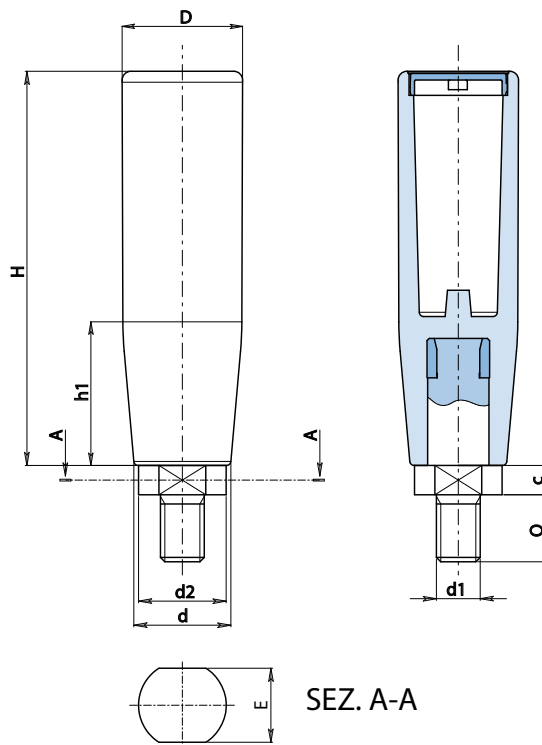

M245

“EUROMODEL” REVOLVING HANDLE WITH RING NUT

Materials:

Reinforced polyamide.
Resistant to oils and greases.

Surface finish:

Satin.

Colour:

Black (RAL 9011).

Central Cap:

Grey polyamide (RAL 7035 code 13).

Alternative Cap colours:

Orange (RAL 2004 code 02).
Blue (RAL 5015 code 07).
Yellow (RAL 1021 code 10).
Red (RAL 3000 code 16).
Green (RAL 6024 code 17).
Black (RAL 9011 code 01).

Revolving insert:

M245:

Revolving galvanised steel threaded stud, with ring nut with seat for key and brass rotating washer (thread tolerance 6g).

M245CIN:

Revolving stainless steel threaded stud (Aisi 303), with ring nut with seat for key and brass rotating washer (thread tolerance 6g).

Special requests:

- Upon request and for special quantities available in the colours indicated in the chart (attention: reduced range) [page].

SEZ. A-A

Version M245: galvanised steel version.

🛒	art.	H	D	d	d2	E	c	h1	d1_{6g}	Q	📦
●	M24590.TM10X150113	90	27,5	22,5	18	16	7	35	M10	15	86
●	M24590.TM12X150113	90	27,5	22,5	18	16	7	35	M12	15	89

Stock availability as % (🛒)
90% (●) - 40% (●) - 5% (●)

Version M245CIN: stainless steel version.

🛒	art.	H	D	d	d2	E	c	h1	d1_{6g}	Q	📦
●	M24590.TM10X150113CIN	90	27,5	22,5	18	16	7	35	M10	15	86
●	M24590.TM12X150113CIN	90	27,5	22,5	18	16	7	35	M12	15	89

Arbel Agencies LTD.
11 Ba'alei Hamelacha st. Qiryat Bialik P.O.B 1095, ZIP 2751311, ISRAEL
+972(0)48736969 ☎ +972(0)48730708 📠 info@arbel-ltd.com 🌐 www.arbel-ltd.com 🌐