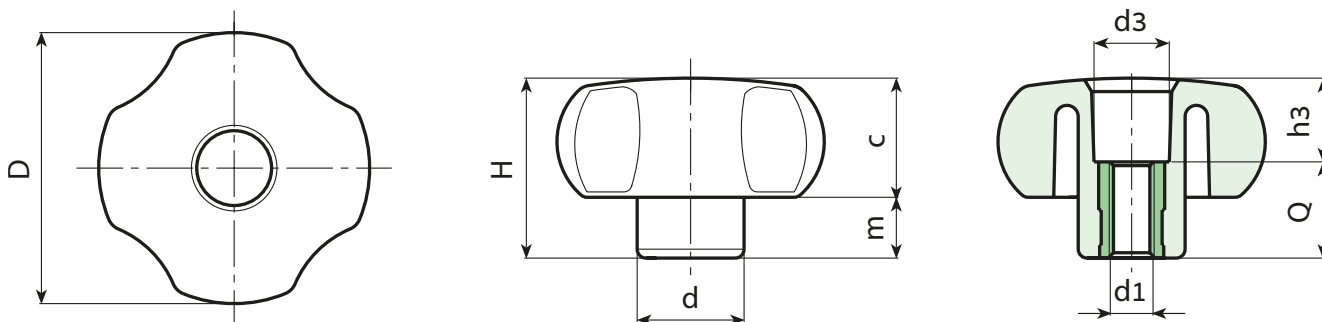

G731

4-LOBE HANDWHEEL WITH THREADED THROUGH INSERT

Materials:

Reinforced polyamide. Resistant to oils and greases.

Surface finish:

Satin.

Colour:

Black (RAL 9011).

Inserts:

Brass insert with threaded through hole (thread tolerance 6H).

(*) Galvanised steel insert with threaded through hole (thread tolerance 6H).

Special requests:

- Upon request and for special quantities inserts can be supplied in different materials.
- Upon request and for special quantities available in the colours indicated in the chart [page].

Stock availability as % (🛒)
90% (●) - 40% (●) - 5% (●)

🛒	art.	D	H	d	c	m	d3	h3	d1 _{6H}	Q	g
●	G73120.TM0401	21	14	11	8.5	5.5	8	4.5	M4	9.5	4
●	G73120.TM0501	21	14	11	8.5	5.5	8	7.5	M5	6.5	5
●	G73120.TM0601	21	14	11	8.5	5.5	8	7.5	M6	6.5	5
●	G73125.TM0401	26	16	12	10	6	9	7.5	M8	8.5	5
●	G73125.TM0501	26	16	12	10	6	9	9.5	M5	6.5	6
●	G73125.TM0601	26	16	12	10	6	9	9.5	M6	6.5	6
●	G73125.TM0801	26	16	12	10	6	10.5	1.5	M8	14.5	10
●	G73130.TM0501	30	23	15	13.5	9.5	12	8.5	M5	14.5	11
●	G73130.TM0601	30	23	15	13.5	9.5	12	8.5	M6	14.5	11
●	G73130.TM0801	30	23	15	13.5	9.5	12	8.5	M8	14.5	12
●	G73130.TM1001	30	23	15	13.5	9.5	12	8.5	M10	14.5	13
●	G73140.TM0601	40.5	29.5	15.5	18.5	11	13	11.5	M6	18	21
●	G73140.TM0801	40.5	29.5	15	18.5	11	13	11.5	M8	18	21
●	G73140.TM1001	40.5	29.5	17.5	18.5	11	13	11.5	M10	18	23
●	G73140.TM1201	40.5	29.5	21	18.5	11	13	11.5	M12	18	26
●	G73150.TM0601	49	32	20.5	21.5	11	13.5	14.5	M6	18	37
●	G73150.TM0801	49	32	20.5	21.5	11	13.5	14.5	M8	18	38
●	G73150.TM1001	49	32	20.5	21.5	11	13.5	14.5	M10	18	39
●	G73150.TM1201	49	32	20.5	21.5	11	13.5	14.5	M12	18	40
●	G73160.TM0801	59	40	23	25	15	20	22	M8	18	54
●	G73160.TM1001	59	40	23	25	15	20	22	M10	18	55
●	G73160.TM1201	59	40	23	25	15	20	22	M12	18	55
●	G73160.TM1401	59	40	23	25	15	20	22	M14	18	56
●	G73180.TM1001	79	41	30	24	17	20	23	M10	18	82
●	G73180.TM1201	79	41	30	24	17	20	23	M12	18	79
●	G73180.TM1401	79	41	30	24	17	20	23	M14	18	80
●	G73180.TM1601	79	41	30	24	17	21	15	(*)M16	26	102