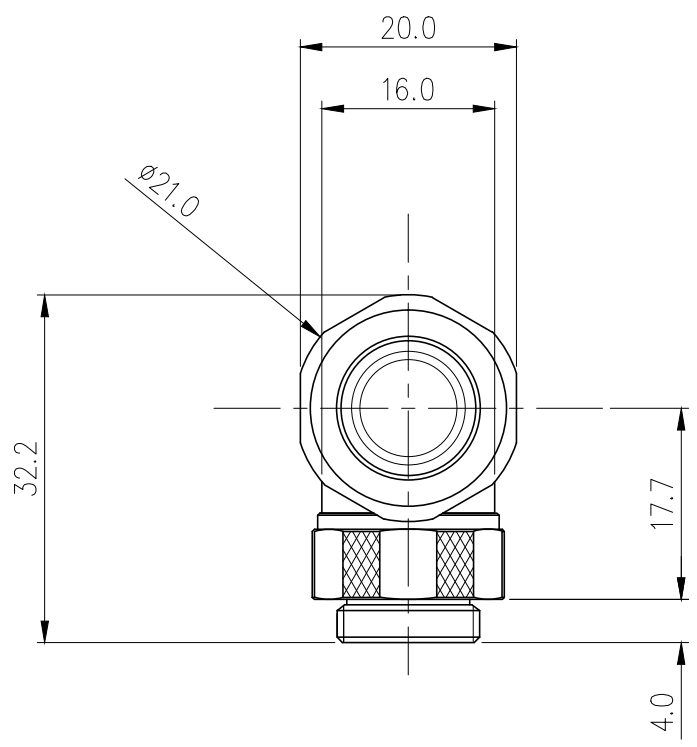

Rotary Elbow Compression Fitting for OD  
12mm (15/32in) Rigid Tubing \*Black\*, G 1/4  
BSPP

Single rotational angled fitting for 12mm (15/32in) OD rigid plastic tubing. Triple internal o-ring design for superior sealing. Accepts tube outer diameters of 11.6-12.4mm. G 1/4 BSPP (parallel) thread fitting.

General	
Weight	0.09 lb (0.04 kg)
Wetted Materials	Brass, EPDM

NO.	DESCRIPTION	MATER'L		QUANTITY	REMARKS
		UNIT	MM		
	<b>KOOLANCE</b>			APPAR	FIT-L12RT(-BK)
		SCALE	N/S	TITLE	
DATE	BY	BY	BY	APPRO	Ass'y
	S.J.LEE			BY	
		3RD ANGLE			
		CODE NO.		DWG. NO.	