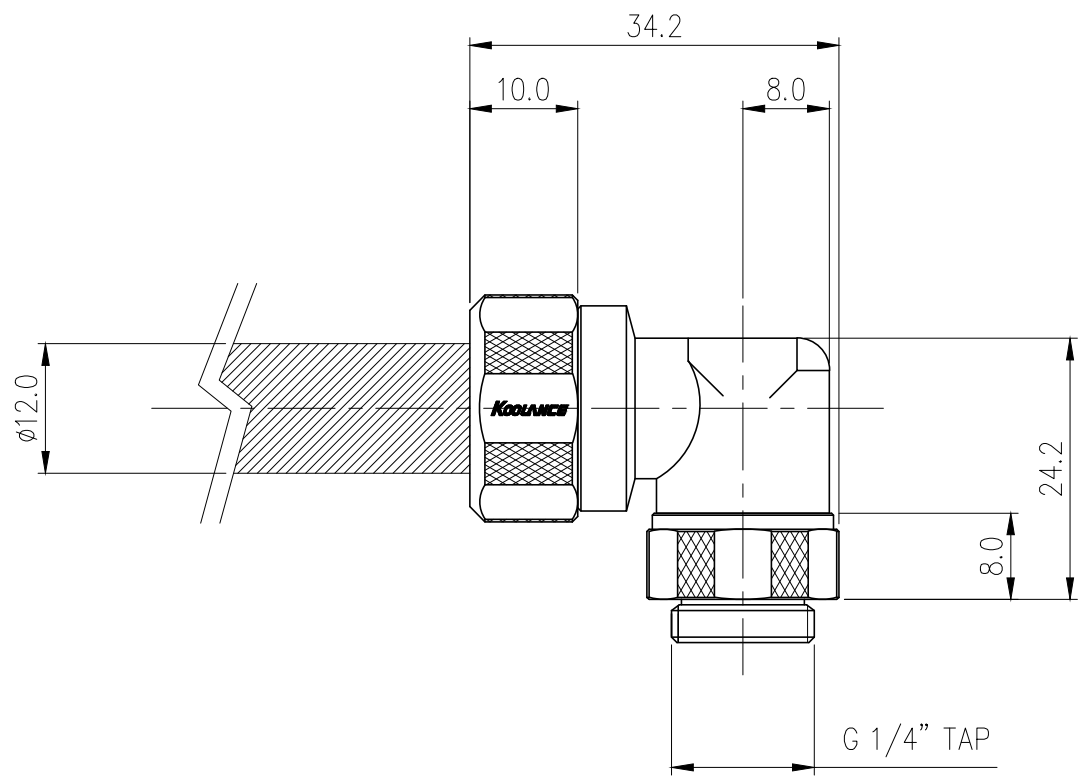

Rotary Elbow Compression Fitting for OD  
12mm (15/32in) Rigid Tubing \*Black\*, G 1/4  
BSPP

Single rotational angled fitting for 12mm (15/32in) OD rigid plastic tubing. Triple internal o-ring design for superior sealing. Accepts tube outer diameters of 11.6-12.4mm. G 1/4 BSPP (parallel) thread fitting.

General	
Weight	0.09 lb (0.04 kg)
Wetted Materials	Brass, EPDM

NO.	DESCRIPTION	MATER'L		QUANTITY	REMARKS
		UNIT	MM		
	<b>KOOLANCE</b>			APPAR	FIT-L12RT(-BK)
		SCALE	N/S	TITLE	
DATE	BY	BY	BY	APPRO	Ass'y
	S.J.LEE			BY	
		3RD ANGLE			
		CODE NO.		DWG. NO.	