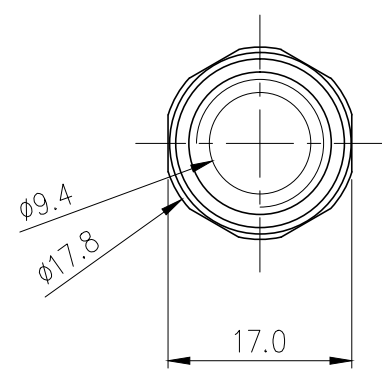

Rotary Elbow Compression Fitting for OD  
12mm (15/32in) Rigid Tubing \*Black\*, G 1/4  
BSPP

Single rotational angled fitting for 12mm (15/32in) OD rigid plastic tubing. Triple internal o-ring design for superior sealing. Accepts tube outer diameters of 11.6-12.4mm. G 1/4 BSPP (parallel) thread fitting.

General	
Weight	0.09 lb (0.04 kg)
Wetted Materials	Brass, EPDM

NO.	DESCRIPTION	MATER'L		QUANTITY	REMARKS
		UNIT	MM		
	<b>KOOLANCE</b>			APPAR	FIT-L12RT(-BK)
		SCALE	N/S	TITLE	
DATE	BY	BY	BY	APPRO	Ass'y
	S.J.LEE			BY	
		3RD ANGLE			
		CODE NO.		DWG. NO.	