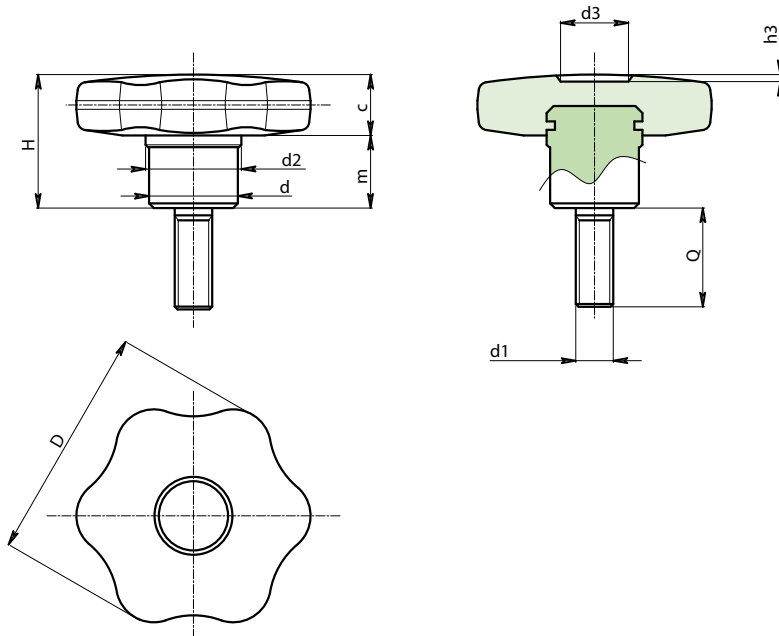

F278

6-LOBE HANDWHEEL WITH STEEL HUB AND THREADED STUD

Materials:

Reinforced polyamide.
Resistant to oils and greases.

Surface finish:

Satin.

Colour:

Black (RAL 9011).

Inserts:

F278:
Galvanised steel insert with threaded stud (thread tolerance 6g).

F278CIN:
Stainless steel insert with threaded stud (Aisi 303) (thread tolerance 6g).

Special requests:

- Upon request and for special quantities inserts can be supplied with customised lengths.
- Upon request and for special quantities available in the colours indicated in the chart (attention: reduced range) [page].

Version F278: Galvanised steel hub.

Stock availability as % (🛒)
90% (●) - 40% (●) - 5% (●)

| Art. | D | H | d | c | m | d3 | h3 | LM | d1 _{6g} | Q | g |
|------------------|----|----|----|----|----|----|----|----|------------------|------|----|
| F27830.TM06X..01 | 30 | 22 | 13 | 11 | 11 | 8 | 4 | 45 | M6 | A.R. | - |
| F27840.TM08X3001 | 40 | 24 | 15 | 12 | 12 | 11 | 6 | 55 | M8 | 30 | 54 |
| F27850.TM10X4001 | 50 | 29 | 18 | 14 | 15 | 13 | 7 | 60 | M10 | 40 | 96 |
| F27860.TM12X..01 | 60 | 34 | 20 | 16 | 18 | 16 | 6 | 60 | M12 | A.R. | - |

Enter the selected stud length in place of the two dots . . in the item code.

A.R. = Upon request, for a minimum of 150 pieces.

LM = Maximum mouldable length.

Version F278 CIN: Stainless steel hub (Aisi 303).