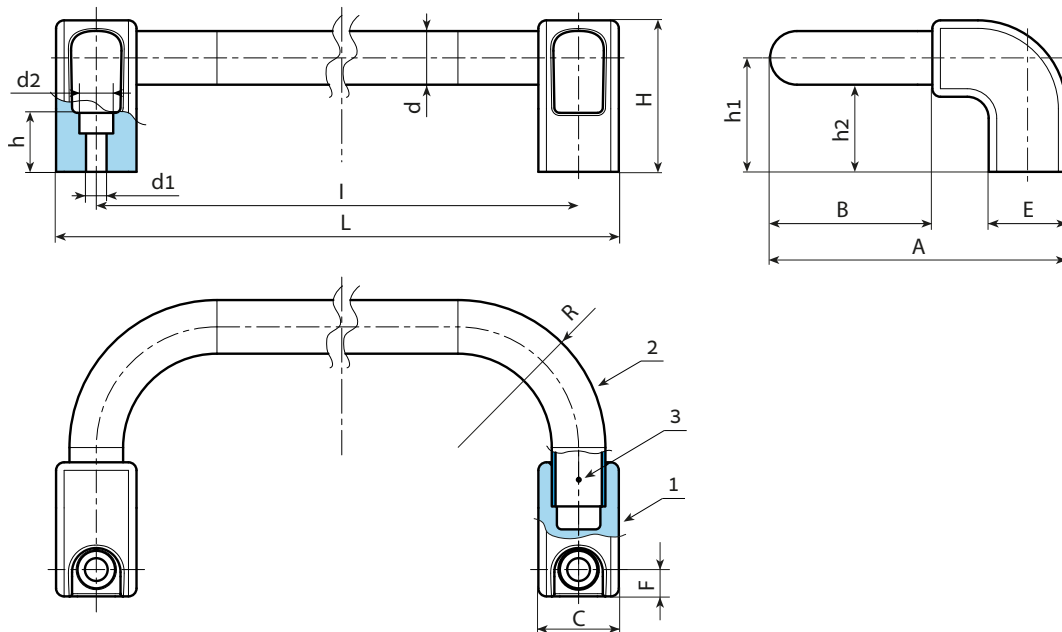

B340

HANDLE WITH CURVED LATERAL TUBE D. 20

Materials:

Plastic end:

Reinforced polyamide. Resistant to oils and greases.

Tube:

Aluminum alloy 6060.

Surface finishes:

Plastic end:

Satin.

Tube:

Smooth.

Colour:

Plastic end:

Black (Ral 9011).

Tube:

Epoxy powder coating.

Version B340-97: Silver (Ral 9007 code 97).

Version B340-98: Marbled black (code 98).

Hole:

Smooth through hole obtained by moulding the plastic.

Fixing method:

The tube is fixed to the plastic ends by means of a spring pin (3) in harmonic steel d.6x27, inserted in the lower part of the end.

Special requests:

- Upon request and for special quantities the handle can be supplied with custom length.
- Upon request screw caps are available.
- Upon request and for special quantities available in the colours indicated in the chart [page].

Stock availability as % (🛒)

90% (●) - 40% (●) - 5% (●)

B340 - Silver painted version code 97

🛒	art.	l	L	d	d2	A	B	C	E	F	H	h	h1	h2	R	d1	📦
●	B340200.TG200197	200	230	20	14.5	110.5	60.5	30	29	10	57	19.5	42.5	32.5	55	8.5	158
●	B340300.TG200197	300	330	20	14.5	110.5	60.5	30	29	10	57	19.5	42.5	32.5	55	8.5	183
●	B340500.TG200197	500	530	20	14.5	110.5	60.5	30	29	10	57	19.5	42.5	32.5	55	8.5	226

B340 - Black marbled painted version code 98

🛒	art.	L	l	d	d2	A	B	C	E	F	H	h	h1	h2	R	d1	📦
●	B340200.TG200198	230	200	20	14.5	110.5	60.5	30	29	10	57	19.5	42.5	32.5	55	8.5	158
●	B340300.TG200198	330	300	20	14.5	110.5	60.5	30	29	10	57	19.5	42.5	32.5	55	8.5	183
●	B340500.TG200198	530	500	20	14.5	110.5	60.5	30	29	10	57	19.5	42.5	32.5	55	8.5	226

Arbel Agencies LTD.

11 Ba'alei Hamelacha st. Qiryat Bialik P.O.B 1095, ZIP 2751311, ISRAEL

+972(0)48736969 ☎ +972(0)48730708 📠 info@arbel-ltd.com 📧 www.arbel-ltd.com 🌐