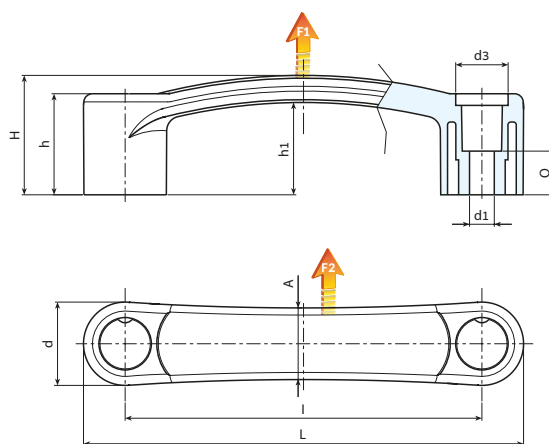

Materials:

Special technopolymer reinforced with high-strength glass fibre, with inorganic silver ion additives which make the material antibacterial (ISO 22196:2011).

Resistant to oils and greases.

Surface finish:

Satin.

Colour:

Black (RAL 9011).

Standard cap:

Black polyamide cap (RAL 9001 code 01).

Hole:

Smooth through hole obtained by moulding the plastic.

Special requests:

- None.

Notes:

The addition of a special antibacterial additive, based on inorganic silver ions, make these products naturally resistant to microbes, bacteria and fungi by preventing their formation and diffusion. The ions are released slowly, ensuring resistance over a long period even if subjected to frequent washing and sanitising. These ions remain intact at well over 200°C, and therefore suitable for resisting sterilization which normally occurs around 130°C. The material has been certified by credited laboratories and a declaration of conformity will be issued for every item delivered.

The proposed formulation complies with ISO 22196:2011 standard and in particular relates to the following strains:

- Escherichia Coli ATCC 25922
- Candida Albicans ATCC 10231
- Pseudomonas aeruginosa ATCC 13388
- Pseudomonas aeruginosa ATCC 15442
- Klebsiella pneumoniae ATCC 4352
- Staphylococcus aureus ATCC 6538

For all the tests the comparative reduction percentage ranges between 99.5% and 99.9%.

Stock availability as % (🛒)
90% (●) - 40% (●) - 5% (●)

🛒	art.	L	l	H	h	h1	A	d	d3	Q	d1	g	F1 (N)	F2 (N)
●	B324094.TG06.501BF	118	94	37	33	30	21	24	16	14	6.5	37	2500	2000
●	B324117.TG06.501BF	145	117	40.5	34	31.5	24	28	18	15	6.5	58	3700	3500
●	B324117.TG08.501BF	145	117	40.5	34	31.5	24	28	18	15	8.5	57	3700	3500
●	B324132.TG08.501BF	160	132	43	36.5	34	24	28	18	15	8.5	91	3200	3200

Arbel Agencies LTD.
11 Ba'alei Hamelacha st. Qiryat Bialik P.O.B 1095, ZIP 2751311, ISRAEL
+972(0)48736969 ☎ +972(0)48730708 📠 info@arbel-ltd.com 📧 www.arbel-ltd.com 🌐