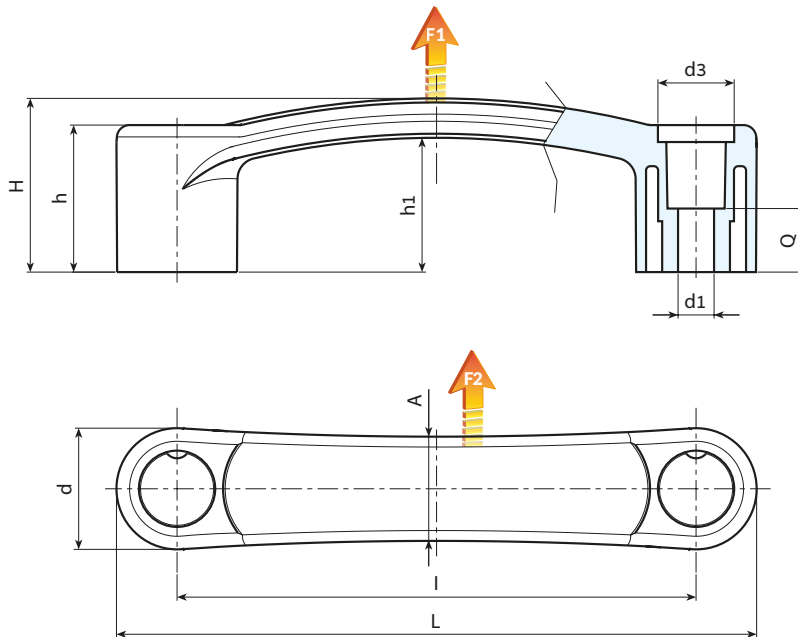

B324

MODELLO DEPOSITATO

"EUROMODEL" HANDLE WITH THROUGH HOLE AND CAP

Materials:

Reinforced polyamide.
Resistant to oils and greases.

Surface finish:

Satin.

Colour:

Hole:

Smooth through hole obtained by moulding the plastic.

Special requests:

- Upon request and for special quantities available in the colours indicated in the chart [page].

Stock availability as % (🛒)
90% (●) - 40% (●) - 5% (●)

🛒	art.	L	l	H	h	h1	A	d	d3	Q	d1	🛒	F1 (N)	F2 (N)
●	B324094.TG06.50113	118	94	37	33	30	21	24	16	14	6.5	37	2500	2000
●	B324117.TG06.50113	145	117	40.5	34	31.5	24	28	18	15	6.5	58	3700	3500
●	B324117.TG08.50113	145	117	40.5	34	31.5	24	28	18	15	8.5	57	3700	3500
●	B324120.TG06.50113	148	120	40.5	34	31.5	24	28	18	15	6.5	60	2900	3500
●	B324120.TG08.50113	148	120	40.5	34	31.5	24	28	18	15	8.5	59	2900	3500
●	B324132.TG08.50113	160	132	43	36.5	34	24	28	18	15	8.5	91	3200	3200